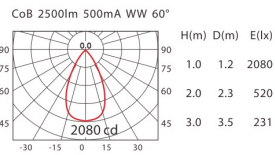

WG-983C

ErP Class A **1700lm**
*2500lm

LED
CITIZEN CoB

POWER
*18W(500mA)
*2500lm for standard application

INPUT
AC 220 - 240V