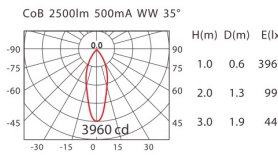

WG-983C

ErP Class A **1700lm**
*2500lm

LED
CITIZEN CoB

POWER
*18W(500mA)
*2500lm for standard application

INPUT
AC 220 - 240V