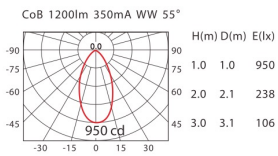

CEILING LIGHTS

COLOR : WU BK SV LED COLOR : WW NW

WG-982C

ErP Class A **1200lm**

LED
SHARP CoB

POWER
13W (350mA, 37V)

INPUT
AC 220 - 240V

WG-983C