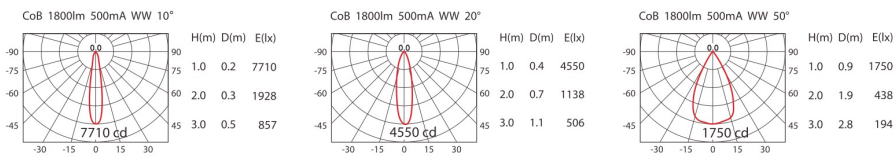

# CEILING LIGHTS

COLOR : WU  BK  SV  LED COLOR : WW  NW

**WG-904S**

ErP Class **A**

1800lm

**LED**

CREE CoB

---

**POWER**

19.5W (500mA, 39V)

---

**INPUT**

AC 120 - 240V

**WG-906S**

ErP Class **A**

3800lm