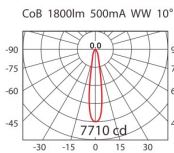

WG-904R

ErP Class **A**

1800lm

LED

CREE CoB

POWER

19.5W (500mA, 39V)

INPUT

AC 120 - 240V