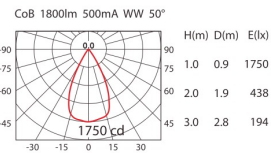

WG-904R

ErP Class **A**

1800lm

LED

CREE CoB

POWER

19.5W (500mA, 39V)

INPUT

AC 120 - 240V