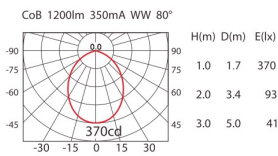

CEILING LIGHTS

COLOR : WU ☐ BK ☒ SV ☐ LED COLOR : WW ☒ NW ☐

WG-806R

ErP Class **A**

1200lm

LED

SHARP CoB

POWER

13W (350mA, 37V)

INPUT

AC 220 - 240V