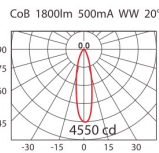

WG-904R

ErP Class **A**

1800lm

LED

CREE CoB

POWER

19.5W (500mA, 39V)

INPUT

AC 120 - 240V