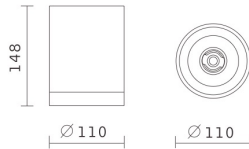

WG-715R

CoB	POWER	LED COLOR	COLOR
CITIZEN	25.5W(700mA, 36V) AC 120-240V	☒ WW ☐ NW	☐ WK ☒ BJ

Housing: aluminium, paint.