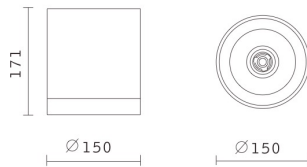

WG-716R

CoB	POWER	LED COLOR	COLOR
CITIZEN	52W(1400mA, 37V) AC 100-240V	☒ WW ☐ NW	☐ WK ☒ BJ

Housing: aluminium, paint.