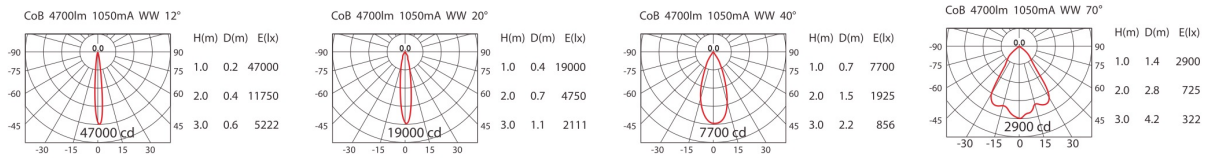

# CEILING LIGHTS

COLOR : WU  BK  SV  LED COLOR : WW  NW

**WG-705R**

ErP Class **A** 3100lm

LED	
CITIZEN CoB	
POWER	
25.5W(700mA,36V)	
INPUT	
AC 120 - 240V	

**WG-706R**

ErP Class **A** 3800lm  
\*4700lm

LED	
CITIZEN CoB	
POWER	
*38W(1050mA,36V) *4700lm for standard application	
INPUT	
AC 100 - 240V	

**WG-706S**

ErP Class **A** 3800lm  
\*4700lm

LED	
CITIZEN CoB	
POWER	
*38W(1050mA,36V) *4700lm for standard application	
INPUT	
AC 100 - 240V	