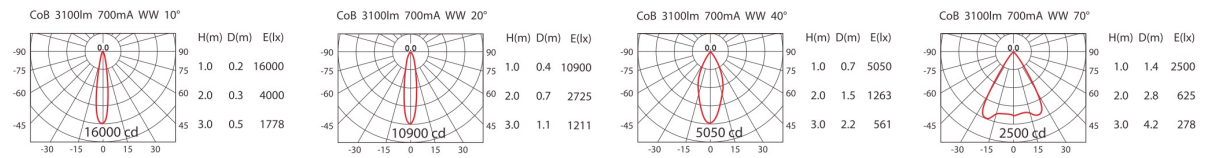

# CEILING LIGHTS

COLOR : WU  BK  SV  LED COLOR : WW  NW

**WG-705R**

ErP Class **A** 3100lm

LED	
CITIZEN CoB	
POWER	
25.5W(700mA,36V)	
INPUT	
AC 120 - 240V	

**WG-706R**

ErP Class **A** 3800lm  
\*4700lm

LED	
CITIZEN CoB	
POWER	
*38W(1050mA,36V) *4700lm for standard application	
INPUT	
AC 100 - 240V	

**WG-706S**

ErP Class **A** 3800lm  
\*4700lm

LED	
CITIZEN CoB	
POWER	
*38W(1050mA,36V) *4700lm for standard application	
INPUT	
AC 100 - 240V	