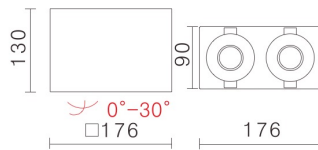

WA-772S

CoB	POWER	LED COLOR	COLOR
SHARP	7.5W(500mA, 15V) AC 100-240V	☒ WW ☐ NW	☐ WK ☒ BJ

Housing: steel, paint.