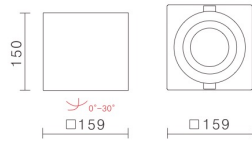

Natural Toning 980lm Series

COLOR : WK BJ

LED COLOR : WW

980lm

WA-7215-T

CoB	POWER	LED COLOR	COLOR
SHARP	12.6W(350mA, 36V)	<input checked="" type="checkbox"/> WW	<input type="checkbox"/> WK <input checked="" type="checkbox"/> BJ

Housing: steel, paint.

980lm

WA-7225-T

CoB	POWER	LED COLOR	COLOR
SHARP	12.6W(350mA, 36V)	<input checked="" type="checkbox"/> WW	<input type="checkbox"/> WK <input checked="" type="checkbox"/> BJ

Housing: steel, paint.