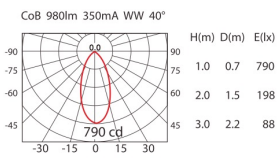

Natural Toning 980lm Series

COLOR : WK BJ

LED COLOR : WW

980lm

WA-7215-T

CoB	POWER	LED COLOR	COLOR
SHARP	12.6W(350mA, 36V)	<input checked="" type="checkbox"/> WW	<input type="checkbox"/> WK <input checked="" type="checkbox"/> BJ

Housing: steel, paint.

980lm

WA-7225-T

CoB	POWER	LED COLOR	COLOR
SHARP	12.6W(350mA, 36V)	<input checked="" type="checkbox"/> WW	<input type="checkbox"/> WK <input checked="" type="checkbox"/> BJ

Housing: steel, paint.