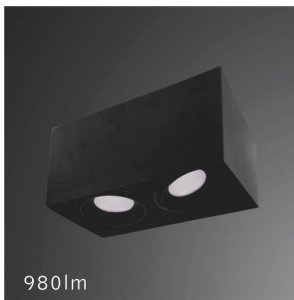

Natural Toning 980lm Series

COLOR : WK BJ

LED COLOR : WW

980lm

WA-7215-T

CoB	POWER	LED COLOR	COLOR
SHARP	12.6W(350mA, 36V)	<input checked="" type="checkbox"/> WW	<input type="checkbox"/> WK <input checked="" type="checkbox"/> BJ

Housing: steel, paint.

980lm

WA-7225-T

CoB	POWER	LED COLOR	COLOR
SHARP	12.6W(350mA, 36V)	<input checked="" type="checkbox"/> WW	<input type="checkbox"/> WK <input checked="" type="checkbox"/> BJ

Housing: steel, paint.