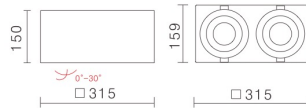

Natural Toning 980lm Series

COLOR : WK BJ

LED COLOR : WW

980lm

WA-7215-T

CoB	POWER	LED COLOR	COLOR
SHARP	12.6W(350mA, 36V)	<input checked="" type="checkbox"/> WW	<input type="checkbox"/> WK <input checked="" type="checkbox"/> BJ

Housing: steel, paint.

980lm

WA-7225-T

CoB	POWER	LED COLOR	COLOR
SHARP	12.6W(350mA, 36V)	<input checked="" type="checkbox"/> WW	<input type="checkbox"/> WK <input checked="" type="checkbox"/> BJ

Housing: steel, paint.