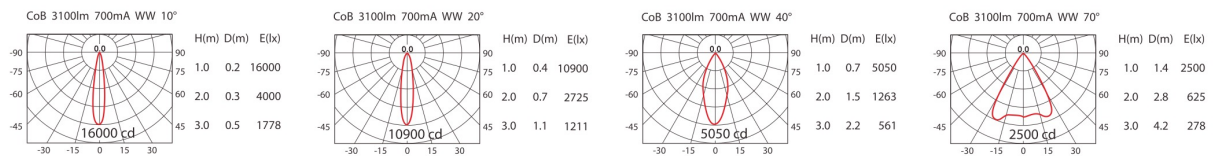

CEILING LIGHTS

COLOR : WU BK SY LED COLOR : WW NW

RA-7712

ErP Class **A**

1300lm x2

Cut out : 90x158mm

LED
SHARP CoB

POWER
13W (350mA, 37V)x2

RA-7512

ErP Class **A**

2000lm X2
*3100lm X2

Cut out : 125x229mm

LED
CITIZEN CoB

POWER
25.5W (700mA, 36V)x2

RA-7212

ErP Class **A**

3800lm X2
*4700lm X2

Cut out : 160x295mm

LED
CITIZEN CoB

POWER
*38W (1050mA, 36V)x2
*4700lm for standard application