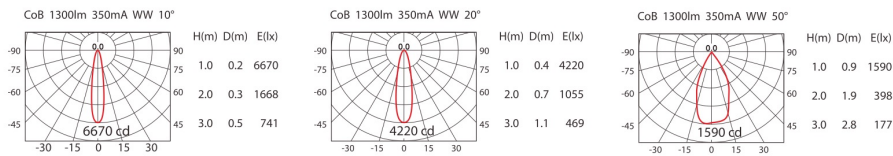

CEILING LIGHTS

COLOR : WU BK SY LED COLOR : WW NW

RA-7712

ErP Class **A**

1300lm x2

Cut out : 90x158mm

LED
SHARP CoB

POWER
13W (350mA, 37V)x2

RA-7512

ErP Class **A**

2000lm X2
*3100lm X2

Cut out : 125x229mm

LED
CITIZEN CoB

POWER
25.5W (700mA, 36V)x2

RA-7212

ErP Class **A**

3800lm X2
*4700lm X2

Cut out : 160x295mm

LED
CITIZEN CoB

POWER
*38W (1050mA, 36V)x2
*4700lm for standard application