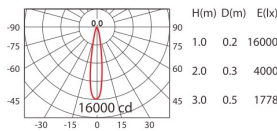

RA-751R

CoB	POWER	LED COLOR	COLOR
CITIZEN	25.5W(700mA, 36V)	WW NW	WU BK SV

Mounting frame: aluminium, paint.

Light head: aluminium, paint.

Reflector: pure aluminium layer, mirror-finish anodized

ErP Class A

CoB 3100lm 700mA WW 10°