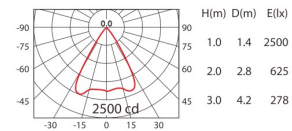

CoB 3100lm 700mA WW 10°

CoB 3100lm 700mA WW 20°

CoB 3100lm 700mA WW 40°

CoB 3100lm 700mA WW 70°

3800lm