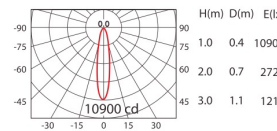

CoB 3100lm 700mA WW 20°