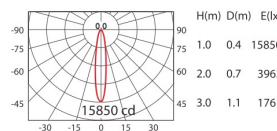

CoB 3800lm 900mA WW 20°