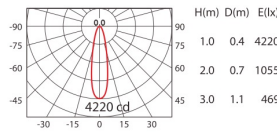

## RA-771R

CoB	POWER	LED COLOR	COLOR
SHARP	13W(350mA, 37V)	WW NW	WU BK SV

Mounting frame: aluminium, paint.

Light head: aluminium, paint.

Reflector: pure aluminium layer, mirror-finish anodized.

ErP Class A

CoB 1300lm 350mA WW 10°

CoB 1300lm 350mA WW 20°

CoB 1300lm 350mA WW 50°

3100lm