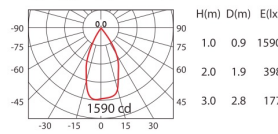

## RA-771R

CoB	POWER	LED COLOR	COLOR
SHARP	13W(350mA, 37V)	WW NW	WU BK SV

Mounting frame: aluminium, paint.

Light head: aluminium, paint.

Reflector: pure aluminium layer, mirror-finish anodized.

ErP Class A

CoB 1300lm 350mA WW 10°

CoB 1300lm 350mA WW 20°

CoB 1300lm 350mA WW 50°

3100lm