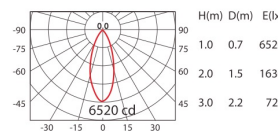

CoB 3800lm 900mA WW 40°