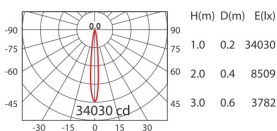

RA-721R

CoB	POWER	LED COLOR	COLOR
CITIZEN	34W(900mA, 37V)	WW NW	WU BK SV

Mounting frame: aluminium, paint.

Light head: aluminium, paint.

Reflector: pure aluminium layer, mirror-finish anodized.

ErP Class A

CoB 3800lm 900mA WW 12°