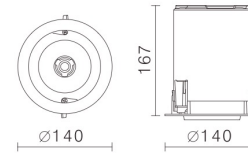

CoB 1300lm 350mA WW 10°

CoB 1300lm 350mA WW 20°

CoB 1300lm 350mA WW 50°

3100lm