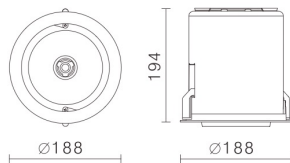

CoB 3100lm 700mA WW 10°

CoB 3100lm 700mA WW 20°

CoB 3100lm 700mA WW 40°

CoB 3100lm 700mA WW 70°

3800lm