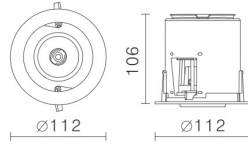

## RA-771R

CoB	POWER	LED COLOR	COLOR
SHARP	13W(350mA, 37V)	WW NW	WU BK SV

Mounting frame: aluminium, paint.

Light head: aluminium, paint.

Reflector: pure aluminium layer, mirror-finish anodized.

ErP Class A