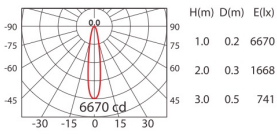

## RA-771R

CoB	POWER	LED COLOR	COLOR
SHARP	13W(350mA, 37V)	WW NW	WU BK SV

Mounting frame: aluminium, paint.

Light head: aluminium, paint.

Reflector: pure aluminium layer, mirror-finish anodized.

ErP Class A

CoB 1300lm 350mA WW 10°

CoB 1300lm 350mA WW 20°

CoB 1300lm 350mA WW 50°

3100lm