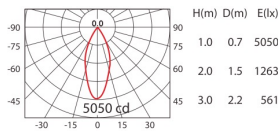

CoB 3100lm 700mA WW 40°