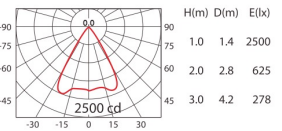

CEILING LIGHTS

COLOR : WU BK SY LED COLOR : WW NW

RA-7711

ErP Class **A** 1300lm

Cut out : 90x90mm

LED
SHARP CoB

POWER
13W (350mA, 37V)

CoB 1300lm 350mA WW 10°

CoB 1300lm 350mA WW 20°

CoB 1300lm 350mA WW 50°

RA-7511

ErP Class **A** 3100lm

Cut out : 125x125mm

LED
CITIZEN CoB

POWER
25.5W(700mA,36V)

CoB 3100lm 700mA WW 10°

CoB 3100lm 700mA WW 20°

CoB 3100lm 700mA WW 40°

CoB 3100lm 700mA WW 70°

RA-7211

ErP Class **A** 3800lm

Cut out : 160x160mm

LED
CITIZEN CoB

POWER
34W(900mA,37V)