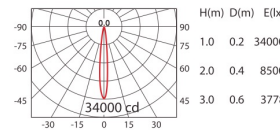

CoB 3800lm 900mA WW 12°