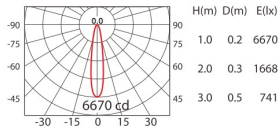

CEILING LIGHTS

COLOR : WU BK SY LED COLOR : WW NW

RA-7711

ErP Class **A** 1300lm

Cut out : 90x90mm

LED
SHARP CoB

POWER
13W (350mA, 37V)

CoB 1300lm 350mA WW 10°

CoB 1300lm 350mA WW 20°

CoB 1300lm 350mA WW 50°

RA-7511

ErP Class **A** 3100lm

Cut out : 125x125mm

LED
CITIZEN CoB

POWER
25.5W(700mA,36V)

CoB 3100lm 700mA WW 10°

CoB 3100lm 700mA WW 20°

CoB 3100lm 700mA WW 40°

CoB 3100lm 700mA WW 70°

RA-7211

ErP Class **A** 3800lm

Cut out : 160x160mm

LED
CITIZEN CoB

POWER
34W(900mA,37V)