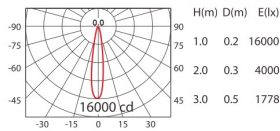

CEILING LIGHTS

COLOR : WU BK SY LED COLOR : WW NW

RA-7711

ErP Class **A** 1300lm

Cut out : 90x90mm

LED
SHARP CoB

POWER
13W (350mA, 37V)

CoB 1300lm 350mA WW 10°

CoB 1300lm 350mA WW 20°

CoB 1300lm 350mA WW 50°

RA-7511

ErP Class **A** 3100lm

Cut out : 125x125mm

LED
CITIZEN CoB

POWER
25.5W(700mA,36V)

CoB 3100lm 700mA WW 10°

CoB 3100lm 700mA WW 20°

CoB 3100lm 700mA WW 40°

CoB 3100lm 700mA WW 70°

RA-7211

ErP Class **A** 3800lm

Cut out : 160x160mm

LED
CITIZEN CoB

POWER
34W(900mA,37V)