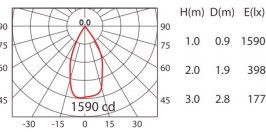

CEILING LIGHTS

COLOR : WU BK SY LED COLOR : WW NW

RA-7711

ErP Class **A** 1300lm

Cut out : 90x90mm

LED
SHARP CoB

POWER
13W (350mA, 37V)

CoB 1300lm 350mA WW 10°

CoB 1300lm 350mA WW 20°

CoB 1300lm 350mA WW 50°

RA-7511

ErP Class **A** 3100lm

Cut out : 125x125mm

LED
CITIZEN CoB

POWER
25.5W(700mA,36V)

CoB 3100lm 700mA WW 10°

CoB 3100lm 700mA WW 20°

CoB 3100lm 700mA WW 40°

CoB 3100lm 700mA WW 70°

RA-7211

ErP Class **A** 3800lm

Cut out : 160x160mm

LED
CITIZEN CoB

POWER
34W(900mA,37V)