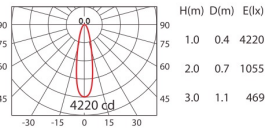

CEILING LIGHTS

COLOR : WU BK SY LED COLOR : WW NW

RA-7711

ErP Class **A** 1300lm

Cut out : 90x90mm

LED
SHARP CoB

POWER
13W (350mA, 37V)

CoB 1300lm 350mA WW 10°

CoB 1300lm 350mA WW 20°

CoB 1300lm 350mA WW 50°

RA-7511

ErP Class **A** 3100lm

Cut out : 125x125mm

LED
CITIZEN CoB

POWER
25.5W(700mA,36V)

CoB 3100lm 700mA WW 10°

CoB 3100lm 700mA WW 20°

CoB 3100lm 700mA WW 40°

CoB 3100lm 700mA WW 70°

RA-7211

ErP Class **A** 3800lm

Cut out : 160x160mm

LED
CITIZEN CoB

POWER
34W(900mA,37V)