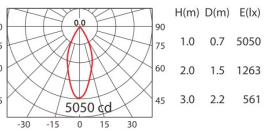

CEILING LIGHTS

COLOR : WU BK SY LED COLOR : WW NW

RA-7711

ErP Class **A** 1300lm

Cut out : 90x90mm

LED
SHARP CoB

POWER
13W (350mA, 37V)

CoB 1300lm 350mA WW 10°

CoB 1300lm 350mA WW 20°

CoB 1300lm 350mA WW 50°

RA-7511

ErP Class **A** 3100lm

Cut out : 125x125mm

LED
CITIZEN CoB

POWER
25.5W(700mA,36V)

CoB 3100lm 700mA WW 10°

CoB 3100lm 700mA WW 20°

CoB 3100lm 700mA WW 40°

CoB 3100lm 700mA WW 70°

RA-7211

ErP Class **A** 3800lm

Cut out : 160x160mm

LED
CITIZEN CoB

POWER
34W(900mA,37V)