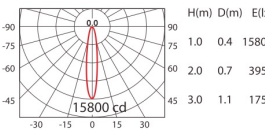

CoB 3800lm 900mA WW 20°