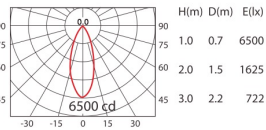

CoB 3800lm 900mA WW 40°