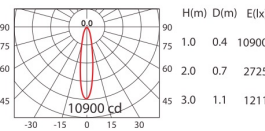

CEILING LIGHTS

COLOR : WU BK SY LED COLOR : WW NW

RA-7711

ErP Class **A** 1300lm

Cut out : 90x90mm

LED
SHARP CoB

POWER
13W (350mA, 37V)

CoB 1300lm 350mA WW 10°

CoB 1300lm 350mA WW 20°

CoB 1300lm 350mA WW 50°

RA-7511

ErP Class **A** 3100lm

Cut out : 125x125mm

LED
CITIZEN CoB

POWER
25.5W(700mA,36V)

CoB 3100lm 700mA WW 10°

CoB 3100lm 700mA WW 20°

CoB 3100lm 700mA WW 40°

CoB 3100lm 700mA WW 70°

RA-7211

ErP Class **A** 3800lm

Cut out : 160x160mm

LED
CITIZEN CoB

POWER
34W(900mA,37V)