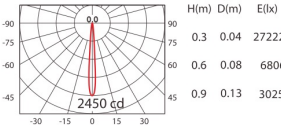

RA-501S

LED	POWER	LED COLOR	COLOR
OSRAM 3W/1pcs	3W x 1(700mA)	☒ WW ☐ NW	☐ WU ☒ BK

Mounting frame: aluminium, paint.
Lampholder: aluminium, paint.

ErP
Class
A

OSLON 1pcs(700mA) WW 8°