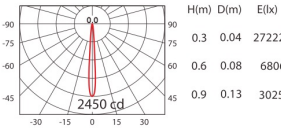

RA-501R

LED	POWER	LED COLOR	COLOR
OSRAM 3W/1pcs	3W x 1(700mA)	☒ WW ☐ NW	☐ WU ☒ BK

Mounting frame: aluminium, paint.
Lampholder: aluminium, paint.

ErP
Class
A

OSLON 1pcs(700mA) WW 8°