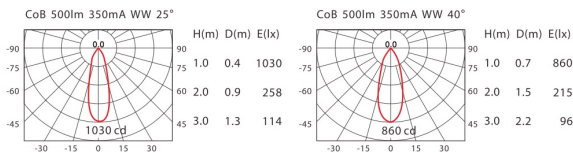

CEILING LIGHTS

COLOR : WK BJ SV LED COLOR : WW NW

PA-104CA

ErP Class **A** 500lm

LED
SHARP CoB

POWER
5.3W (350mA, 15V)

INPUT
AC 100 - 240V

PA-104CB

ErP Class **A** 500lm

LED
SHARP CoB

POWER
5.3W (350mA, 15V)

INPUT
AC 100 - 240V

PA-105CA

ErP Class **A** 800lm
*1300lm

LED
SHARP CoB

POWER
*13W (350mA, 37V)
*1300lm for standard application