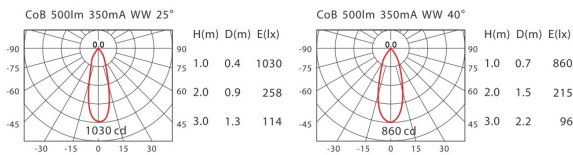

CEILING LIGHTS

COLOR : WK BJ SV LED COLOR : WW NW

PA-104CA

ErP Class **A** 500lm

LED
SHARP CoB

POWER
5.3W (350mA, 15V)

INPUT
AC 100 - 240V

PA-104CB

ErP Class **A** 500lm

LED
SHARP CoB

POWER
5.3W (350mA, 15V)

INPUT
AC 100 - 240V

PA-105CA

ErP Class **A** 800lm
*1300lm

LED
SHARP CoB

POWER
*13W (350mA, 37V)
*1300lm for standard application