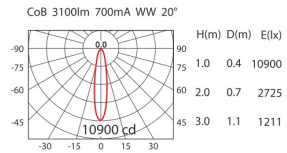

CEILING LIGHTS

COLOR : BF ■ SB ■ LED COLOR : WW ■ NW ■

1700lm
*3100lm

OWG-705R/OWA-112R

CoB	POWER	LED COLOR	COLOR
CITIZEN	25.5W(700mA,36V) AC 220-240V AC 100-240V(*)	■ WW ■ NW	■ BF ■ SB

Housing: aluminium, paint.

*OWA-112R

3800lm
*4700lm

OWG-706R/OWA-115R

CoB	POWER	LED COLOR	COLOR
CITIZEN	38W(1050mA, 36V) AC 220-240V	■ WW ■ NW	■ BF ■ SB

Housing: aluminium, paint.