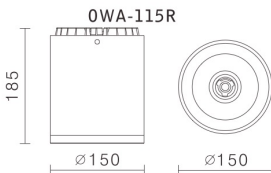

CEILING LIGHTS

COLOR : BF ■ SB ■ LED COLOR : WW ■ NW ■

1700lm
*3100lm

OWG-705R/OWA-112R

CoB	POWER	LED COLOR	COLOR
CITIZEN	25.5W(700mA,36V) AC 220-240V AC 100-240V(*)	■ WW ■ NW	■ BF ■ SB

Housing: aluminium, paint.

*OWA-112R

3800lm
*4700lm

OWG-706R/OWA-115R

CoB	POWER	LED COLOR	COLOR
CITIZEN	38W(1050mA, 36V) AC 220-240V	■ WW ■ NW	■ BF ■ SB

Housing: aluminium, paint.