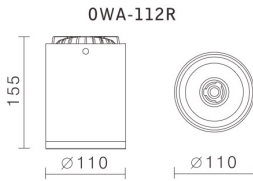

CEILING LIGHTS

COLOR : BF ■ SB ■ LED COLOR : WW ■ NW ■

1700lm
*3100lm

OWG-705R/OWA-112R

CoB	POWER	LED COLOR	COLOR
CITIZEN	25.5W(700mA,36V) AC 220-240V AC 100-240V(*)	■ WW ■ NW	■ BF ■ SB

Housing: aluminium, paint.

*OWA-112R

3800lm
*4700lm

OWG-706R/OWA-115R

CoB	POWER	LED COLOR	COLOR
CITIZEN	38W(1050mA, 36V) AC 220-240V	■ WW ■ NW	■ BF ■ SB

Housing: aluminium, paint.