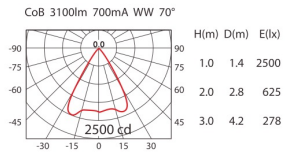

CEILING LIGHTS

COLOR : BF ■ SB ■ LED COLOR : WW ■ NW ■

1700lm
*3100lm

OWG-705R/OWA-112R

CoB	POWER	LED COLOR	COLOR
CITIZEN	25.5W(700mA,36V) AC 220-240V AC 100-240V(*)	■ WW ■ NW	■ BF ■ SB

Housing: aluminium, paint.

*OWA-112R

3800lm
*4700lm

OWG-706R/OWA-115R

CoB	POWER	LED COLOR	COLOR
CITIZEN	38W(1050mA, 36V) AC 220-240V	■ WW ■ NW	■ BF ■ SB

Housing: aluminium, paint.