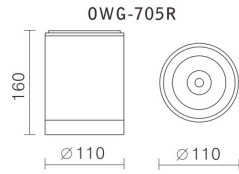

CEILING LIGHTS

COLOR : BF ■ SB ■ LED COLOR : WW ■ NW ■

1700lm
*3100lm

OWG-705R/OWA-112R

CoB	POWER	LED COLOR	COLOR
CITIZEN	25.5W(700mA,36V) AC 220-240V AC 100-240V(*)	■ WW ■ NW	■ BF ■ SB

Housing: aluminium, paint.

*OWA-112R

3800lm
*4700lm

OWG-706R/OWA-115R

CoB	POWER	LED COLOR	COLOR
CITIZEN	38W(1050mA, 36V) AC 220-240V	■ WW ■ NW	■ BF ■ SB

Housing: aluminium, paint.