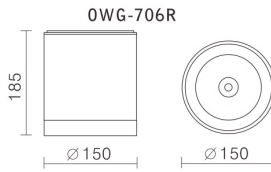

CEILING LIGHTS

COLOR : BF ■ SB ■ LED COLOR : WW ■ NW ■

1700lm
*3100lm

OWG-705R/OWA-112R

CoB	POWER	LED COLOR	COLOR
CITIZEN	25.5W(700mA,36V) AC 220-240V AC 100-240V(*)	■ WW ■ NW	■ BF ■ SB

Housing: aluminium, paint.

*OWA-112R

3800lm
*4700lm

OWG-706R/OWA-115R

CoB	POWER	LED COLOR	COLOR
CITIZEN	38W(1050mA, 36V) AC 220-240V	■ WW ■ NW	■ BF ■ SB

Housing: aluminium, paint.