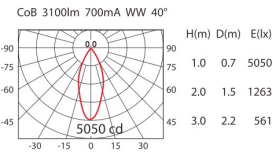

CEILING LIGHTS

COLOR : BF ■ SB ■ LED COLOR : WW ■ NW ■

1700lm
*3100lm

OWG-705R/OWA-112R

CoB	POWER	LED COLOR	COLOR
CITIZEN	25.5W(700mA,36V) AC 220-240V AC 100-240V(*)	■ WW ■ NW	■ BF ■ SB

Housing: aluminium, paint.

*OWA-112R

3800lm
*4700lm

OWG-706R/OWA-115R

CoB	POWER	LED COLOR	COLOR
CITIZEN	38W(1050mA, 36V) AC 220-240V	■ WW ■ NW	■ BF ■ SB

Housing: aluminium, paint.