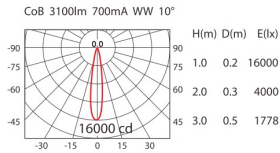

CEILING LIGHTS

COLOR : BF ■ SB ■ LED COLOR : WW ■ NW ■

1700lm
*3100lm

OWG-705R/OWA-112R

CoB	POWER	LED COLOR	COLOR
CITIZEN	25.5W(700mA,36V) AC 220-240V AC 100-240V(*)	■ WW ■ NW	■ BF ■ SB

Housing: aluminium, paint.

*OWA-112R

3800lm
*4700lm

OWG-706R/OWA-115R

CoB	POWER	LED COLOR	COLOR
CITIZEN	38W(1050mA, 36V) AC 220-240V	■ WW ■ NW	■ BF ■ SB

Housing: aluminium, paint.