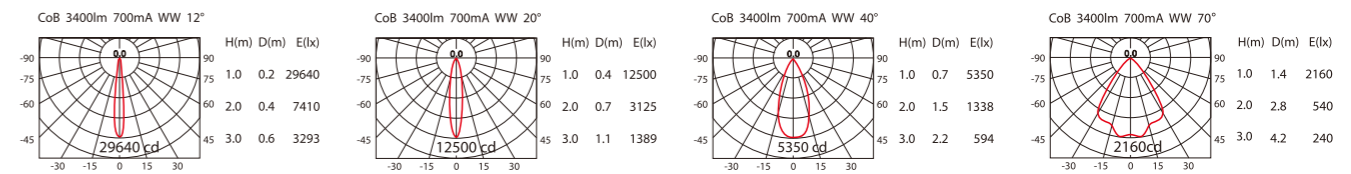

ODG-108B

DRIVER AND WATERPROOF BOX

Optional	OTBK-TRH3 HEP LSC9W500P UNI	OTBK-TRH3 HEP LSC20W350P UNI	OTBK-TRH3 HEP LSC20W500HP UNI	OTBK-TRH1 HEP LCD36W700 UNI
1000lm	○			
1500lm		○		
2100lm			○	
2500lm			○	
3400lm				○

CEILING LIGHT INSTALLATION BOX

Optional	AC-106A (for ODG-106A)	AC-108A (for ODG-108A)