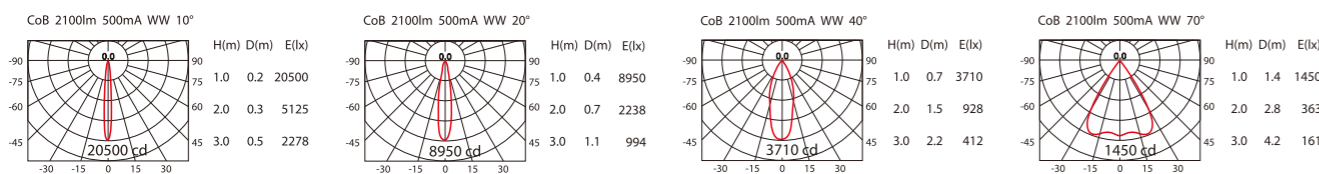

Cut out :
Ø150

1000lm
1500lm
*2100lm

LAMP: CITIZEN CoB

POWER:
*17.5W (500mA, 35V)
*2100lm for standard application

INPUT: AC 100 - 240V

ODG-106B

COLOR : WK BJ SB LED COLOR : WW NW

Cut out :
Ø200