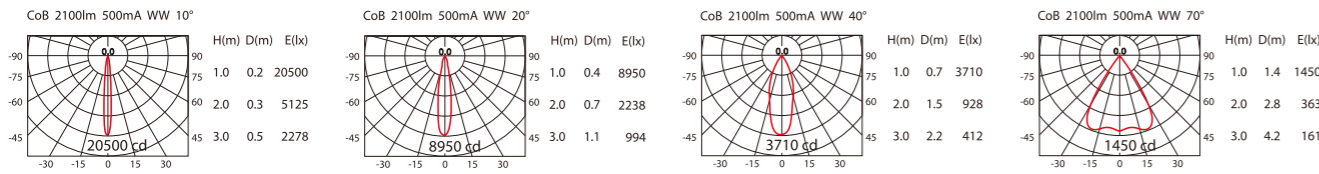

Ceiling Lights

COLOR : WK ☐ BJ ☐ SB ☐ LED COLOR : WW ☐ NW ☐

1.Recessed Downlights

Cut out :
Ø150

1000lm
1500lm
*2100lm

LAMP: CITIZEN CoB

POWER:
*17.5W (500mA, 35V)
*2100lm for standard application

ODG-106A

Cut out :
Ø200

2500lm
*3400lm

LAMP: CITIZEN CoB

POWER:
*25.5W (700mA, 36V)
*3400lm for standard application