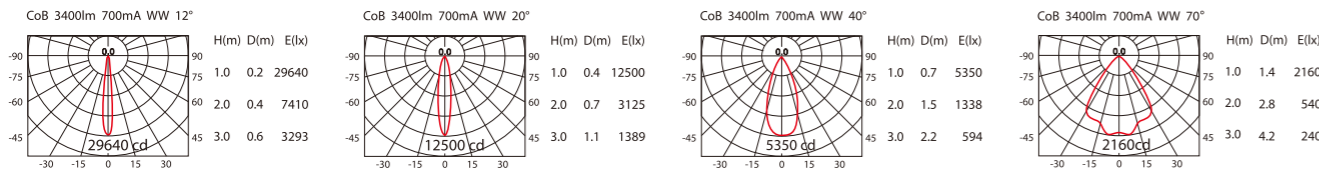

LAMP: CITIZEN CoB

POWER:
*17.5W (500mA, 35V)
*2100lm for standard application

ODG-106A

Cut out :
Ø200

2500lm
*3400lm

LAMP: CITIZEN CoB

POWER:
*25.5W (700mA, 36V)
*3400lm for standard application

ODG-108A