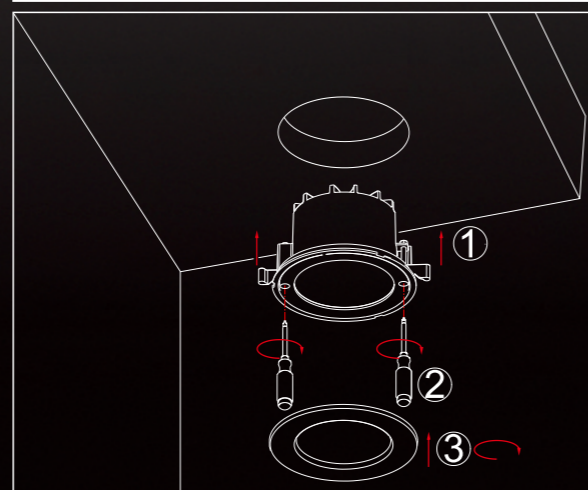

Ceiling Lights

1.Recessed Downlights

Features

- Innovative and high performance outdoor downlight with IP65/ IK08 protection.
- The series is designed with separated A type or intergrated gear box B type for different hight ceiling.
- ODG-10XA series with 50cm H05RN-F cable outlet.
- Different lumen package, good for home and commercial project requirement.
- Transparent glass on the front is very easy clean.
- Different beam angle reflectors ready for customer to choose.
- Delicate mechanical design and sufficient heat management guarantee long lifespan.
- Eco-friendly technology of CoB with energy saving and low maintenance cost.
- Deep waffle frame provide better glaring control, 30 degree cut-off angle.
- Easy installation by two bracket on the sides, no screw seeable on the front.
- Eco-friendly CoB technology with energy saving and low maintenance cost.
- Installation box and honey comb accessory available on request.

EASY INSTALLATION

ODG-106A
(1000lm)
(1500lm)
(* 2100lm)

ODG-108A
(2500lm)
(* 3400lm)

ODG-106B
(1000lm)
(1500lm)
(* 2100lm)

ODG-108B
(2500lm)
(* 3400lm)

DIFFERENCE BETWEEN A TYPE AND B TYPE

A series are for lower housing series , external independent driver, good for limited ceilings