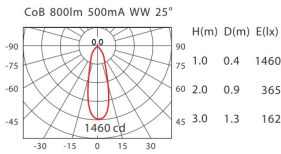

CEILING LIGHTS

COLOR : WU BK SY LED COLOR : WW NW

HD-77(MD-A35)  

ErP Class **A** 500lm

LED

SHARP CoB

POWER

5.3W (350mA, 15V)

HD-77(MD-B001)  

ErP Class **A** 800lm

LED

SHARP CoB

POWER

7.5W (500mA, 15V)

HA-770C  

ErP Class **A** 1300lm