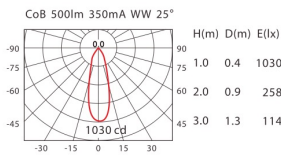

CEILING LIGHTS

COLOR : WU BK SY LED COLOR : WW NW

HD-77(MD-A35)  

ErP Class **A** 500lm

LED

SHARP CoB

POWER

5.3W (350mA, 15V)