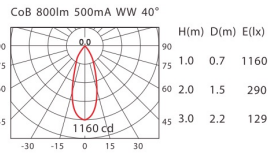

CEILING LIGHTS

COLOR : WU BK SY LED COLOR : WW NW

HD-77(MD-A35)  

ErP Class **A** 500lm

LED

SHARP CoB

POWER

5.3W (350mA, 15V)

HD-77(MD-B001)  

ErP Class **A** 800lm

LED

SHARP CoB

POWER

7.5W (500mA, 15V)

HA-770C  

ErP Class **A** 1300lm