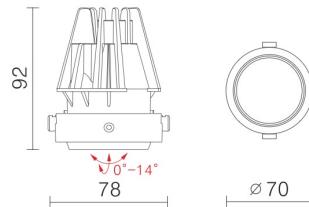

HD-77(MD-B001)  

ErP Class **A** 800lm

LED

SHARP CoB

POWER

7.5W (500mA, 15V)

HA-770C  

ErP Class **A** 1300lm