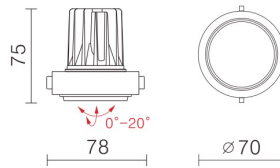

HD-77(MD-B001)

ErP Class **A** 800lm

LED

SHARP CoB

POWER

7.5W (500mA, 15V)