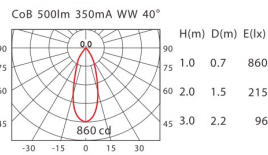

CEILING LIGHTS

COLOR : WU BK SY LED COLOR : WW NW

HD-77(MD-A35)  

ErP Class **A** 500lm

LED

SHARP CoB

POWER

5.3W (350mA, 15V)