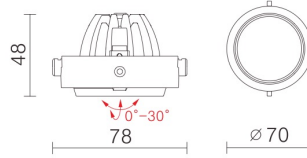

CEILING LIGHTS

COLOR : WU BK SY LED COLOR : WW NW

HD-77(MD-A35)  

ErP Class **A** 500lm

LED

SHARP CoB

POWER

5.3W (350mA, 15V)

LED

SHARP CoB

POWER

13W (350mA, 37V)