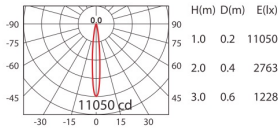

CEILING LIGHTS

COLOR : WU BK SY LED COLOR : WW NW

HD-75(MD-107B)

ErP
Class
A

LED / Pieces

OSRAM / 7pcs

POWER

2Wx7 (500mA)

OSLON 7pcs(500mA) WW 12°

OSLON 7pcs(500mA) WW 20°

OSLON 7pcs(500mA) WW 30°

OSLON 7pcs(500mA) WW 60°

HA-750C

ErP
Class
A

3100lm

LED