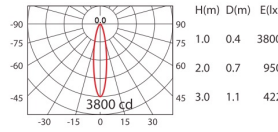

OSLON 7pcs(500mA) WW 12°

OSLON 7pcs(500mA) WW 20°

OSLON 7pcs(500mA) WW 30°

OSLON 7pcs(500mA) WW 60°

HA-750C

ErP
Class
A

3100lm

LED