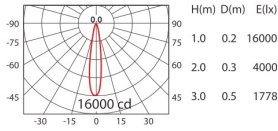

CoB 3100lm 700mA WW 10°