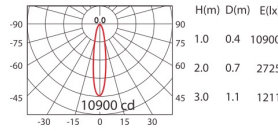

CITIZEN CoB

POWER

25.5W(700mA,36V)

CoB 3100lm 700mA WW 10°

CoB 3100lm 700mA WW 20°

CoB 3100lm 700mA WW 40°

CoB 3100lm 700mA WW 70°