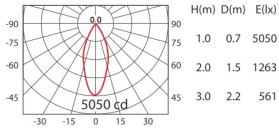

CITIZEN CoB

POWER

25.5W(700mA,36V)

CoB 3100lm 700mA WW 10°

CoB 3100lm 700mA WW 20°

CoB 3100lm 700mA WW 40°

CoB 3100lm 700mA WW 70°