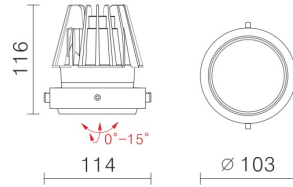

OSLON 7pcs(500mA) WW 12°

OSLON 7pcs(500mA) WW 20°

OSLON 7pcs(500mA) WW 30°

OSLON 7pcs(500mA) WW 60°

HA-750C

ErP
Class
A

3100lm

LED