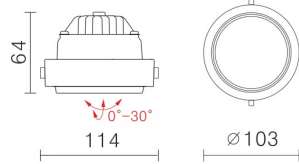

CEILING LIGHTS

COLOR : WU ☐ BK ☒ SY ☐ LED COLOR : WW ☒ NW ☐

ErP
Class
A

LED / Pieces

OSRAM / 7pcs

POWER

2Wx7 (500mA)

ErP
Class
A

3100lm

LED

CITIZEN CoB

POWER

25.5W(700mA,36V)