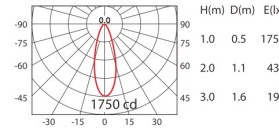

OSLON 7pcs(500mA) WW 12°

OSLON 7pcs(500mA) WW 20°

OSLON 7pcs(500mA) WW 30°

OSLON 7pcs(500mA) WW 60°

HA-750C

ErP
Class
A

3100lm

LED