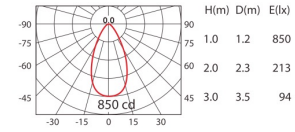

OSLON 7pcs(500mA) WW 12°

OSLON 7pcs(500mA) WW 20°

OSLON 7pcs(500mA) WW 30°

OSLON 7pcs(500mA) WW 60°

HA-750C

ErP
Class
A

3100lm

LED