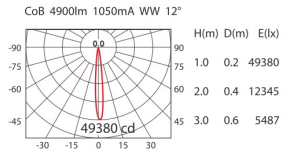

LAMP: CIZIZEN CoB
POWER:
*38W (1050mA, 36V)
*4900lm for standard application

HA-720C