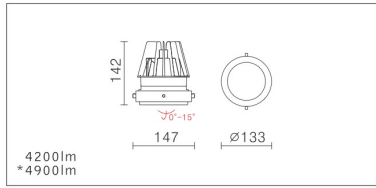

CEILING LIGHTS

COLOR : WU BK SY LED COLOR : WW NW

LAMP: CREE CoB
 POWER:
 *19.5W (500mA, 39V)
 *1800lm for standard application

HD-72(MD-R111C)

LAMP: CIZIZEN CoB
 POWER:
 *38W (1050mA, 36V)
 *4900lm for standard application