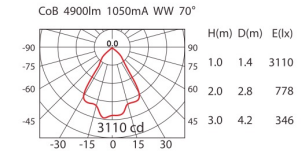

LAMP: CIZIZEN CoB
POWER:
*38W (1050mA, 36V)
*4900lm for standard application

HA-720C