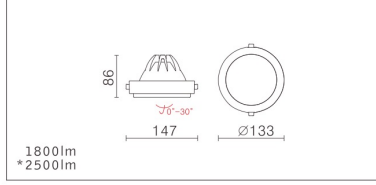

CEILING LIGHTS

COLOR : WU BK SY LED COLOR : WW NW

LAMP: CREE CoB
 POWER:
 *19.5W (500mA, 39V)
 *1800lm for standard application

HD-72(MD-R111C)

LAMP: CIZIZEN CoB
 POWER:
 *38W (1050mA, 36V)
 *4900lm for standard application

HA-720C

LAMP: OSRAM / 12pcs
 POWER:
 2Wx12(500mA)

HA-72(MD-112B)