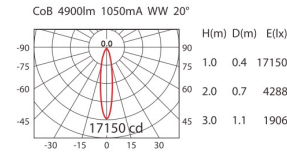

LAMP: CIZIZEN CoB
POWER:
*38W (1050mA, 36V)
*4900lm for standard application

HA-720C