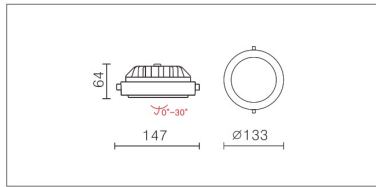

LAMP: CIZIZEN CoB
POWER:
*38W (1050mA, 36V)
*4900lm for standard application

HA-720C