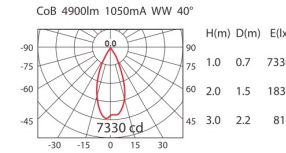

LAMP: CIZIZEN CoB
POWER:
*38W (1050mA, 36V)
*4900lm for standard application

HA-720C