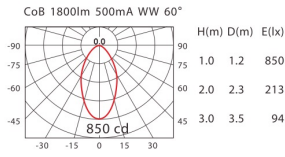

CEILING LIGHTS

COLOR : WU BK SY LED COLOR : WW NW

LAMP: CREE CoB
 POWER:
 *19.5W (500mA, 39V)
 *1800lm for standard application

HD-72(MD-R111C)

LAMP: CIZIZEN CoB
 POWER:
 *38W (1050mA, 36V)
 *4900lm for standard application