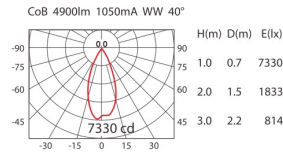

LAMP: CIZIZEN CoB

POWER:
*38W (1050mA, 36V)
*4900lm for standgard application

HA-710C