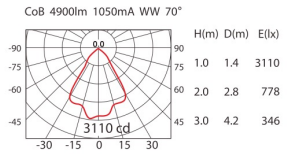

LAMP: CIZIZEN CoB

POWER:
*38W (1050mA, 36V)
*4900lm for standgard application

HA-710C