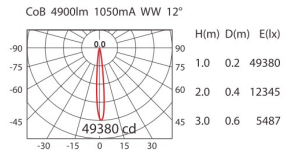

LAMP: CIZIZEN CoB

POWER:
*38W (1050mA, 36V)
*4900lm for standgard application

HA-710C