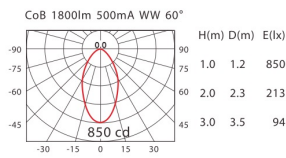

# CEILING LIGHTS

COLOR : WU  BK  SY  LED COLOR : WW  NW

LAMP: CREE CoB

POWER:  
\*19.5W (500mA, 39V)  
\*1800lm for standard application

HD-71(MD-R111C)

LAMP: CIZIZEN CoB

POWER:  
\*38W (1050mA, 36V)  
\*4900lm for standgard application