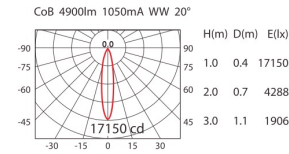

LAMP: CIZIZEN CoB

POWER:
*38W (1050mA, 36V)
*4900lm for standgard application

HA-710C