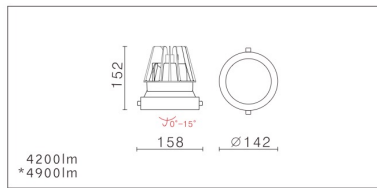

# CEILING LIGHTS

COLOR : WU  BK  SY  LED COLOR : WW  NW

LAMP: CREE CoB

POWER:  
\*19.5W (500mA, 39V)  
\*1800lm for standard application

HD-71(MD-R111C)

LAMP: CIZIZEN CoB

POWER:  
\*38W (1050mA, 36V)  
\*4900lm for standgard application

## ACCESSORIES FOR DL-71 SERIES

• Optional			
CoB	<input type="radio"/>	<input type="radio"/>	<input type="radio"/>

DL-7-AC2  
Mounting Ring with Faveolate Mesh  
Material: Steel/Aluminium  
Size:  $\varnothing$ 107, H:12

AC-320D  
Sculptured Lens  
Material: Glass  
Size:  $\varnothing$ 108.5, H:3

AC-320E  
Matte glass  
Material: Glass  
Size:  $\varnothing$ 108.5, H:3