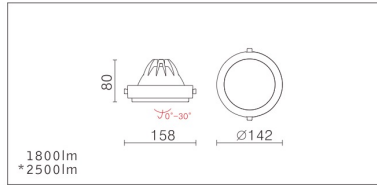

# CEILING LIGHTS

COLOR : WU  BK  SY  LED COLOR : WW  NW

LAMP: CREE CoB

POWER:  
\*19.5W (500mA, 39V)  
\*1800lm for standard application

HD-71(MD-R111C)

LAMP: CIZIZEN CoB

POWER:  
\*38W (1050mA, 36V)  
\*4900lm for standgard application

## ACCESSORIES FOR DL-71 SERIES

• Optional			
CoB	<input type="radio"/>	<input type="radio"/>	<input type="radio"/>

DL-7-AC2  
Mounting Ring with Faveolate Mesh  
Material: Steel/Aluminium  
Size:  $\varnothing$ 107, H:12

AC-320D  
Sculptured Lens  
Material: Glass  
Size:  $\varnothing$ 108.5, H:3

AC-320E  
Matte glass  
Material: Glass  
Size:  $\varnothing$ 108.5, H:3