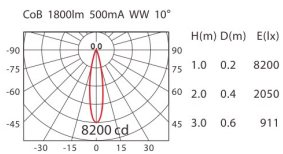

# CEILING LIGHTS

COLOR : WU  BK  SY  LED COLOR : WW  NW

**DW-983C**

ErP Class **A** 1800lm

Cut out : Ø125

**LED**  
CREE CoB

**POWER**  
19.5W (500mA, 39V)

**DW-984C**

ErP Class **A** 1800lm \*2500lm

Cut out : Ø150

**LED**  
CREE CoB

**POWER**  
\*28W (700mA, 39.5V)  
\*2500lm for standard application