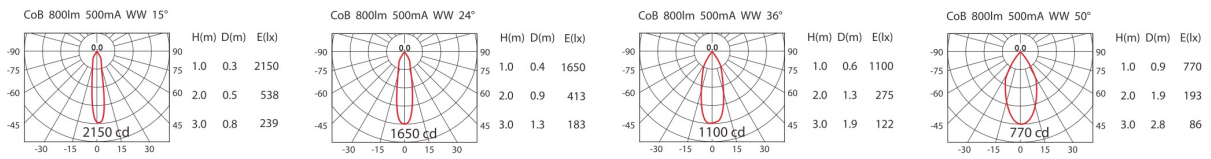

# CEILING LIGHTS

COLOR : WU  BK  SY  LED COLOR : WW  NW

**DW-301A**

ErP Class **A**

500lm  
\*800lm

Cut out : Ø75

**LED**

SHARP CoB

**POWER**

\*7.5W (500mA, 15V)  
\*800lm for standard applica

**DW-302**

ErP Class **A**

1300lm

Cut out : Ø100

**LED**

SHARP CoB

**POWER**

13W (350mA, 37V)

**DW-303**

ErP Class **A**

2400lm

Cut out : Ø125

**LED**

CITIZEN CoB