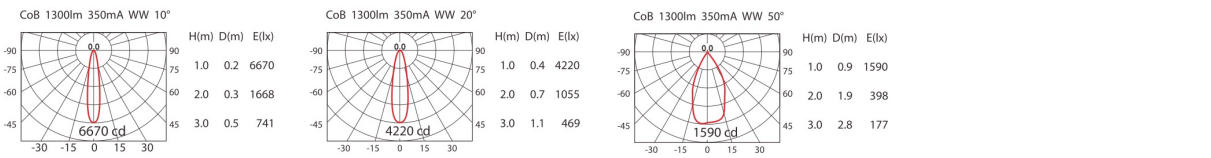

# CEILING LIGHTS

COLOR : WU  BK  SY  LED COLOR : WW  NW

**DW-301A**

ErP Class **A**

500lm  
\*800lm

Cut out : Ø75

**LED**

SHARP CoB

**POWER**

\*7.5W (500mA, 15V)  
\*800lm for standard applica

**DW-302**

ErP Class **A**

1300lm

Cut out : Ø100

**LED**

SHARP CoB

**POWER**

13W (350mA, 37V)

**DW-303**

ErP Class **A**

2400lm

Cut out : Ø125

**LED**

CITIZEN CoB