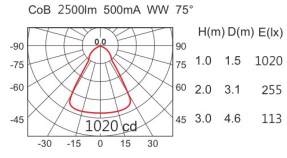

CEILING LIGHTS

COLOR : WU BK SY LED COLOR : WW NW

DW-301Q

ErP Class A **2500lm**

Cut out : 115x115mm

LED
CITIZEN CoB
POWER
18W (500mA)

DW-302Q

ErP Class A **3800lm**

Cut out : 115x185mm

LED
CITIZEN CoB
POWER
34W(900mA,37V)