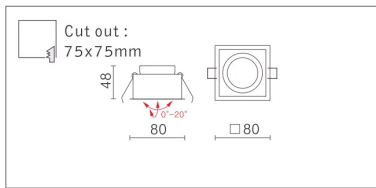

Halogen MR-16, available.