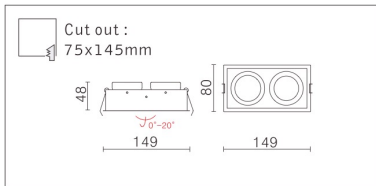

Halogen MR-16, available.