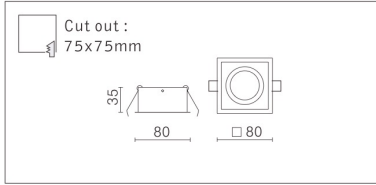

Halogen MR-16, available.