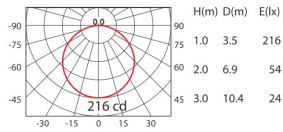

# CEILING LIGHTS

COLOR : WU  BK  SY  LED COLOR : WW  NW

**DG-F061**   **IP44** **350** **IP44 on the front.**

Cut out :  **Ø150**

**LED / Pieces**  
OSRAM / 20pcs

**POWER**  
\*10W, 350mA (23.2 - 27.2V)  
14W, 500mA  
\*1100lm for standard application

**ErP Class A** \*1100lm  
1500lm

1100lm 10W/20pcs (350mA) WW 120°

1500lm 14W/20pcs (500mA) WW 120°

**DG-F06**   **IP44** **350** **IP44 on the front.**

Cut out :  **Ø150**

**LED / Pieces**  
OSRAM / 15pcs

**POWER**  
12W, 350mA (29 - 34V)  
\*17W, 500mA  
\*1700lm for standard application

**ErP Class A** 1200lm  
\*1700lm

1200lm 12W/15pcs (350mA) WW 120°

1700lm 17W/15pcs (500mA) WW 120°