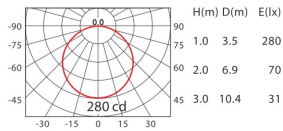

1200lm 12W/15pcs (350mA) WW 120°