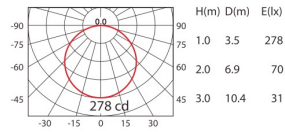

# CEILING LIGHTS

COLOR : WU  BK  SY  LED COLOR : WW  NW

**DG-F061**   **IP44** **350** **IP44 on the front.**

Cut out :  **Ø150**

**LED / Pieces**  
OSRAM / 20pcs

**POWER**  
\*10W, 350mA (23.2 - 27.2V)  
14W, 500mA  
\*1100lm for standard application

**ErP Class A** \*1100lm  
1500lm

1100lm 10W/20pcs (350mA) WW 120°

1500lm 14W/20pcs (500mA) WW 120°

**DG-F06**   **IP44** **350** **IP44 on the front.**

Cut out :  **Ø150**

**LED / Pieces**  
OSRAM / 15pcs

**POWER**  
12W, 350mA (29 - 34V)  
\*17W, 500mA  
\*1700lm for standard application

**ErP Class A** 1200lm  
\*1700lm

1200lm 12W/15pcs (350mA) WW 120°

1700lm 17W/15pcs (500mA) WW 120°