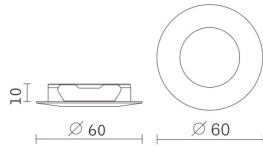

DG-F03-24V IP44 on the front.

LED	POWER	LED COLOR	COLOR
OSARM	3pcs/2.4W(DC 24V)	☐ WW ☐ NW	☐ WK ☐ BJ ☐ SY

Housing: aluminium, paint.