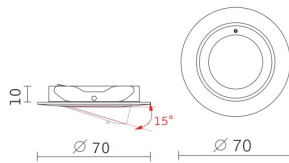

DG-F03D-24V

LED	POWER	LED COLOR	COLOR
OSARM	3pcs/2.4W(DC 24V)	☐ WW ☐ NW	☐ WK ☐ BJ ☐ SY

Housing: aluminium, paint, 270°rotating & 15°tilting.