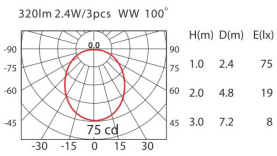

CEILING LIGHTS

COLOR : WU ☐ BJ ☐ SY ☐ LED COLOR : WW ☐ NW ☐

320lm

LED	POWER	LED COLOR	COLOR
OSARM	3pcs/2.4W(DC 24V)	☐ WW ☐ NW	☐ WK ☐ BJ ☐ SY

Housing: aluminium, paint.

320lm

LED	POWER	LED COLOR	COLOR
OSARM	3pcs/2.4W(DC 24V)	☐ WW ☐ NW	☐ WK ☐ BJ ☐ SY

Housing: aluminium, paint, 270°rotating & 15°tilting.

PARALLEL CONNECTOR FOR 3, 6 OR 8 LUMINAIRES

Model	Quick connectors	Numbers of luminaires	Driver diagram
LDL-AC2-3P		up to 3	
LDL-AC2-6P		up to 6	
LDL-AC2-3P + LDL-AC2-6P	 + 	up to 8	

Driver	Quantity of DG-F03D-24V
LSVC3W24-Z UNI (3W)	1 pcs
LMV12W24 UNI (12W)	2~5 pcs
LLV20W24 UNI (20W)	6~8 pcs

*For constant voltage use only.