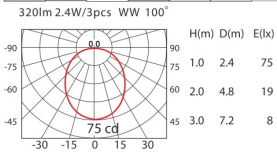

PARALLEL CONNECTOR FOR 3, 6 OR 8 LUMINAIRES

Model	Quick connectors	Numbers of luminaires	Driver diagram
LDL-AC2-3P		up to 3	
LDL-AC2-6P		up to 6	
LDL-AC2-3P + LDL-AC2-6P	 + 	up to 8	

Driver	Quantity of DG-F03D-24V
LSVC3W24-Z UNI (3W)	1 pcs
LMV12W24 UNI (12W)	2~5 pcs
LLV20W24 UNI (20W)	6~8 pcs

*For constant voltage use only.