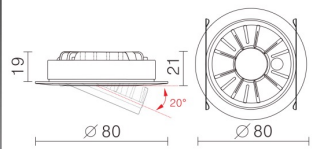

CEILING LIGHTS

COLOR : WU ☐ BJ ☐ SY ☐ LED COLOR : WW ☐ NW ☐

350lm

DG-F03 IP44 on the front.

LED	POWER	LED COLOR	COLOR
OSARM 4pcs	3.4W(5.8~6.8V, 500mA)	WW ☐ NW ☐	☐ WK ☐ BJ ☐ SY ☐

Housing: aluminium, paint.

350lm 3.4W/4pcs (500mA) WW 90°

350lm

DG-F03D

LED	POWER	LED COLOR	COLOR
OSARM 4pcs	3.4W(5.8~6.8V, 500mA)	WW ☐ NW ☐	☐ WK ☐ BJ ☐ SY ☐

Housing: aluminium, paint, 270°rotating & 15°tilting.

350lm 3.4W/4pcs (500mA) WW 90°

500lm

DG-F02 IP44 on the front.

CoB	POWER	LED COLOR	COLOR
SHARP	5.3W(350mA, 15V)	WW ☐ NW ☐	☐ WK ☐ BJ ☐ SY ☐

Housing: aluminium, paint.
Reflector: PC, plating.

CoB 500lm 350mA WW 25°

CoB 500lm 350mA WW 50°

500lm

DG-F02D

CoB	POWER	LED COLOR	COLOR
SHARP	5.3W(350mA, 15V)	WW ☐ NW ☐	☐ WK ☐ BJ ☐ SY ☐

Housing: aluminium, paint, 270°rotating & 20°tilting.
Reflector: PC, plating.

CoB 500lm 350mA WW 25°

CoB 500lm 350mA WW 50°