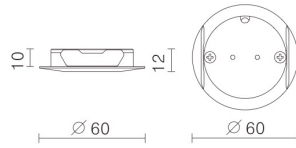

CEILING LIGHTS

COLOR : WU ☐ BJ ☐ SY ☐ LED COLOR : WW ☐ NW ☐

350lm

DG-F03 IP44 on the front.

LED	POWER	LED COLOR	COLOR
OSARM 4pcs	3.4W(5.8~6.8V, 500mA)	WW ☐ NW ☐	☐ WK ☐ BJ ☐ SY ☐

Housing: aluminium, paint.

350lm 3.4W/4pcs (500mA) WW 90°

350lm

DG-F03D

LED	POWER	LED COLOR	COLOR
OSARM 4pcs	3.4W(5.8~6.8V, 500mA)	WW ☐ NW ☐	☐ WK ☐ BJ ☐ SY ☐

Housing: aluminium, paint, 270°rotating & 15°tilting.

350lm 3.4W/4pcs (500mA) WW 90°

500lm

DG-F02 IP44 on the front.

CoB	POWER	LED COLOR	COLOR
SHARP	5.3W(350mA, 15V)	WW ☐ NW ☐	☐ WK ☐ BJ ☐ SY ☐

Housing: aluminium, paint.
Reflector: PC, plating.

CoB 500lm 350mA WW 25°

CoB 500lm 350mA WW 50°

500lm

DG-F02D

CoB	POWER	LED COLOR	COLOR
SHARP	5.3W(350mA, 15V)	WW ☐ NW ☐	☐ WK ☐ BJ ☐ SY ☐

Housing: aluminium, paint, 270°rotating & 20°tilting.
Reflector: PC, plating.

CoB 500lm 350mA WW 25°

CoB 500lm 350mA WW 50°