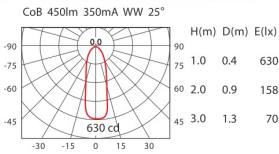

PARALLEL CONNECTOR FOR 3, 6 OR 8 LUMINAIRES

Model	Quick connectors	Numbers of luminaires	Driver diagram
LDL-AC2-3P		up to 3	
LDL-AC2-6P		up to 6	

Driver	Quantity of DG-F02D-24V
LMV12W24 UNI (4.8W/9.6W)	1 ~ 2 pcs
LLV20W24 UNI (14.4W/19.2W)	3-4 pcs
EIP030V0240U1 (24W/28.8W)	5-6 pcs

*For constant voltage use only.