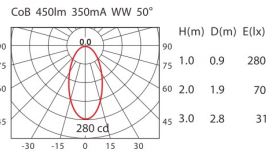

PARALLEL CONNECTOR FOR 3, 6 OR 8 LUMINAIRES

Model	Quick connectors	Numbers of luminaires	Driver diagram
LDL-AC2-3P		up to 3	
LDL-AC2-6P		up to 6	

Driver	Quantity of DG-F02D-24V
LMV12W24 UNI (4.8W/9.6W)	1 ~ 2 pcs
LLV20W24 UNI (14.4W/19.2W)	3-4 pcs
EIP030V0240U1 (24W/28.8W)	5-6 pcs

*For constant voltage use only.