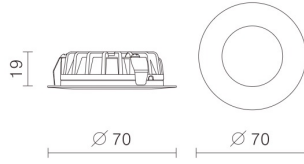

DG-F02-24V IP44 on the front.

LED	POWER	LED COLOR	COLOR
SHARP	4.8W(200mA, 24V)	☐ WW ☐ NW	☐ WK ☐ BJ ☐ SY

Housing: aluminium, paint.