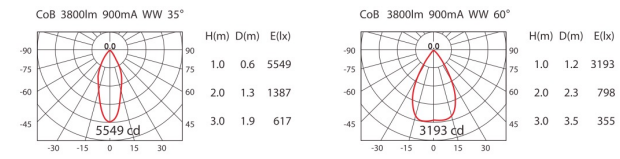

CEILING LIGHTS

COLOR : WU BK SY LED COLOR : WW NW

DG-994C

ErP Class **A**

2500lm
*3800lm

Cut out : Ø150

LED

CITIZEN CoB

POWER

*34W(900mA,37V)
*3800lm for standard application

NEW REFLECTOR FOR DG-993C & DG-994C

Easy change reflector:
Wide angles available for DG-993C & DG-994C, much better for lighting designer to choose in different application at the same luminaire.