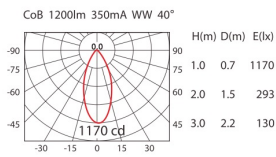

CEILING LIGHTS

COLOR : WU BK SY LED COLOR : WW NW

DG-991C		Cut out : Ø75		LED SHARP CoB POWER 13W (350mA, 37V)
ErP Class A 1200lm				

DG-992C		Cut out : Ø100		LED SHARP CoB POWER 13W (350mA, 37V)
ErP Class A 1200lm				

DG-993C		Cut out : Ø125		LED CITIZEN CoB POWER *18W(500mA) *2500lm for standard application
ErP Class A 1700lm *2500lm				