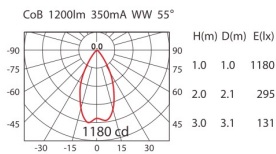

CEILING LIGHTS

COLOR : WU BK SY LED COLOR : WW NW

DG-991C		Cut out : Ø75		LED SHARP CoB POWER 13W (350mA, 37V)
ErP Class A 1200lm				

DG-992C		Cut out : Ø100		LED SHARP CoB POWER 13W (350mA, 37V)
ErP Class A 1200lm				

DG-993C		Cut out : Ø125		LED CITIZEN CoB POWER *18W(500mA) *2500lm for standard application
ErP Class A 1700lm *2500lm				