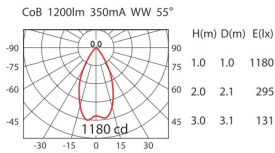

CEILING LIGHTS

COLOR : WU BK SY LED COLOR : WW NW

DG-981C		LED SHARP CoB POWER 13W (350mA, 37V)
	Cut out : Ø75 	
ErP Class A	1200lm	

DG-982C		LED SHARP CoB POWER 13W (350mA, 37V)
	Cut out : Ø100 	
ErP Class A	1200lm	

DG-983C		LED CITIZEN CoB POWER *18W(500mA) *2500lm for standard application
	Cut out : Ø125 	
ErP Class A	1700lm *2500lm	