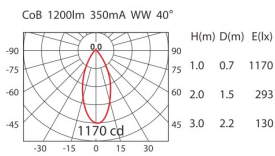

CEILING LIGHTS

COLOR : WU BK SY LED COLOR : WW NW

DG-981C		LED SHARP CoB POWER 13W (350mA, 37V)
	Cut out : Ø75 	
ErP Class A	1200lm	

DG-982C		LED SHARP CoB POWER 13W (350mA, 37V)
	Cut out : Ø100 	
ErP Class A	1200lm	

DG-983C		LED CITIZEN CoB POWER *18W(500mA) *2500lm for standard application
	Cut out : Ø125 	
ErP Class A	1700lm *2500lm	