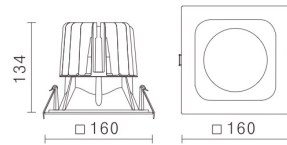

## DA-923S IP44 on the front.

CoB	POWER	LED COLOR	COLOR
CITIZEN	34W(900mA, 37V)	WW NW	WK BJ

Material: aluminum, paint  
Reflector: aluminum