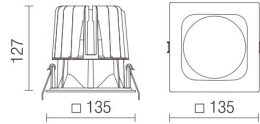

## DA-923S IP44 on the front.

CoB	POWER	LED COLOR	COLOR
CITIZEN	34W(900mA, 37V)	WW NW	WK BJ

Material: aluminum, paint  
Reflector: aluminum