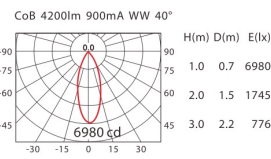

## DA-923S IP44 on the front.

CoB	POWER	LED COLOR	COLOR
CITIZEN	34W(900mA, 37V)	WW NW	WK BJ

Material: aluminum, paint  
Reflector: aluminum

## DA-924S IP44 on the front.

CoB	POWER	LED COLOR	COLOR
CITIZEN	38W(1050mA, 36V)	WW NW	WK BJ

Material: aluminum, paint  
Reflector: aluminum