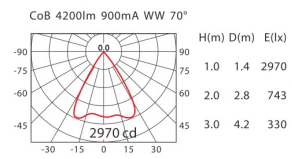

## DA-923S IP44 on the front.

CoB	POWER	LED COLOR	COLOR
CITIZEN	34W(900mA, 37V)	WW NW	WK BJ

Material: aluminum, paint  
Reflector: aluminum

## DA-924S IP44 on the front.

CoB	POWER	LED COLOR	COLOR
CITIZEN	38W(1050mA, 36V)	WW NW	WK BJ

Material: aluminum, paint  
Reflector: aluminum