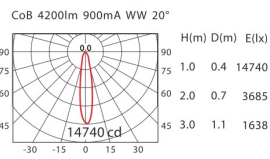

## DA-923S IP44 on the front.

CoB	POWER	LED COLOR	COLOR
CITIZEN	34W(900mA, 37V)	WW NW	WK BJ

Material: aluminum, paint  
Reflector: aluminum

## DA-924S IP44 on the front.

CoB	POWER	LED COLOR	COLOR
CITIZEN	38W(1050mA, 36V)	WW NW	WK BJ

Material: aluminum, paint  
Reflector: aluminum