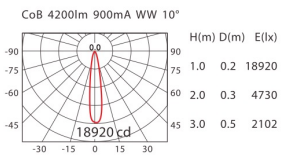

## DA-923S IP44 on the front.

CoB	POWER	LED COLOR	COLOR
CITIZEN	34W(900mA, 37V)	WW NW	WK BJ

Material: aluminum, paint  
Reflector: aluminum

## DA-924S IP44 on the front.

CoB	POWER	LED COLOR	COLOR
CITIZEN	38W(1050mA, 36V)	WW NW	WK BJ

Material: aluminum, paint  
Reflector: aluminum