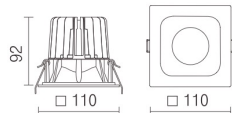

DA-922S IP44 on the front.

CoB	POWER	LED COLOR	COLOR
SHARP	13W(350mA, 37V)	☐ WW ☐ NW	☐ WK ☐ BJ

Material: aluminum, paint
Reflector: aluminum