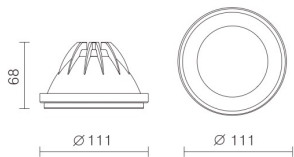

Housing: aluminium, paint.
Reflector: pure aluminium.

CoB 980lm 350mA WW 50°

980lm

DG-911C-T

CoB	POWER	LED COLOR	COLOR
SHARP	12.6W(350mA, 36V)	WW	<input type="checkbox"/> WU <input checked="" type="checkbox"/> BK <input type="checkbox"/> SY

Housing: aluminium, paint.
Mounting ring: aluminium
Lampshade: PC.

IP44 on the front.

CoB 980lm 350mA WW 60°

980lm

DG-981C-T

CoB	POWER	LED COLOR	COLOR
SHARP	12.6W(350mA, 36V)	WW	<input type="checkbox"/> WU <input checked="" type="checkbox"/> BK <input type="checkbox"/> SY

Housing: aluminium, paint.
Reflector: pure aluminium.

CoB 980lm 350mA WW 40°

980lm

MD-R111C-T

CoB	POWER	LED COLOR	COLOR
SHARP	12.6W(350mA, 36V)	WW	<input type="checkbox"/> WU <input checked="" type="checkbox"/> BK <input type="checkbox"/> SY