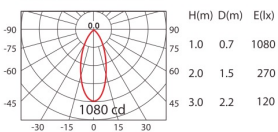

CoB 980lm 350mA WW 40°

980lm