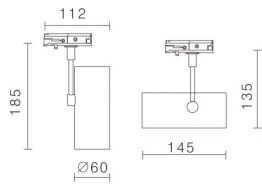

Natural Toning 980lm Series

COLOR : WU BK SY LED COLOR : WW

980lm

SA-294C-T/HT-303B

CoB	POWER	LED COLOR	COLOR
SHARP	12.6W(350mA, 36V) AC220-240V	WW	<input type="checkbox"/> WU <input checked="" type="checkbox"/> BK <input type="checkbox"/> SY

Housing: aluminium, paint.
Reflector: pure aluminium.

CoB 980lm 350mA WW 50°

980lm

DG-911C-T

CoB	POWER	LED COLOR	COLOR
SHARP	12.6W(350mA, 36V)	WW	<input type="checkbox"/> WU <input checked="" type="checkbox"/> BK <input type="checkbox"/> SY

Housing: aluminium, paint.
Mounting ring: aluminium
Lampshade: PC.

IP44 on the front.

CoB 980lm 350mA WW 60°

980lm

DG-981C-T

CoB	POWER	LED COLOR	COLOR
SHARP	12.6W(350mA, 36V)	WW	<input type="checkbox"/> WU <input checked="" type="checkbox"/> BK <input type="checkbox"/> SY

Housing: aluminium, paint.
Reflector: pure aluminium.

CoB 980lm 350mA WW 40°

980lm

MD-R111C-T

CoB	POWER	LED COLOR	COLOR
SHARP	12.6W(350mA, 36V)	WW	<input type="checkbox"/> WU <input checked="" type="checkbox"/> BK <input type="checkbox"/> SY