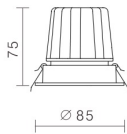

Housing: aluminium, paint.
Reflector: pure aluminium.

CoB 980lm 350mA WW 50°

980lm

DG-911C-T

CoB	POWER	LED COLOR	COLOR
SHARP	12.6W(350mA, 36V)	WW	<input type="checkbox"/> WU <input checked="" type="checkbox"/> BK <input type="checkbox"/> SY

Housing: aluminium, paint.
Mounting ring: aluminium
Lampshade: PC.

IP44 on the front.

CoB 980lm 350mA WW 60°

980lm

DG-981C-T

CoB	POWER	LED COLOR	COLOR
SHARP	12.6W(350mA, 36V)	WW	<input type="checkbox"/> WU <input checked="" type="checkbox"/> BK <input type="checkbox"/> SY