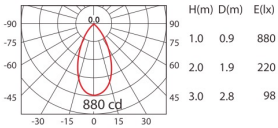

Natural Toning 980lm Series

COLOR : WU BK SY LED COLOR : WW

980lm

SA-294C-T/HT-303B

CoB	POWER	LED COLOR	COLOR
SHARP	12.6W(350mA, 36V) AC220-240V	WW	<input type="checkbox"/> WU <input checked="" type="checkbox"/> BK <input type="checkbox"/> SY

Housing: aluminium, paint.
Reflector: pure aluminium.

CoB 980lm 350mA WW 50°

980lm

DG-911C-T

CoB	POWER	LED COLOR	COLOR
SHARP	12.6W(350mA, 36V)	WW	<input type="checkbox"/> WU <input checked="" type="checkbox"/> BK <input type="checkbox"/> SY

Housing: aluminium, paint.
Mounting ring: aluminium
Lampshade: PC.

IP44 on the front.

CoB 980lm 350mA WW 60°

980lm

DG-981C-T

CoB	POWER	LED COLOR	COLOR
SHARP	12.6W(350mA, 36V)	WW	<input type="checkbox"/> WU <input checked="" type="checkbox"/> BK <input type="checkbox"/> SY