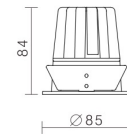

Housing: aluminium, paint.
Mounting ring: aluminium
Lampshade: PC.

IP44 on the front.

CoB 980lm 350mA WW 60°

980lm

DG-981C-T

CoB	POWER	LED COLOR	COLOR
SHARP	12.6W(350mA, 36V)	WW	<input type="checkbox"/> WU <input checked="" type="checkbox"/> BK <input type="checkbox"/> SY