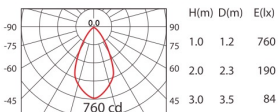

Natural Toning 980lm Series

COLOR : WU BK SY LED COLOR : WW

980lm

SA-294C-T/HT-303B

CoB	POWER	LED COLOR	COLOR
SHARP	12.6W(350mA, 36V) AC220-240V	WW	<input type="checkbox"/> WU <input checked="" type="checkbox"/> BK <input type="checkbox"/> SY

Housing: aluminium, paint.
Reflector: pure aluminium.

CoB 980lm 350mA WW 50°

980lm

DG-911C-T

CoB	POWER	LED COLOR	COLOR
SHARP	12.6W(350mA, 36V)	WW	<input type="checkbox"/> WU <input checked="" type="checkbox"/> BK <input type="checkbox"/> SY

Housing: aluminium, paint.
Mounting ring: aluminium
Lampshade: PC.

IP44 on the front.

CoB 980lm 350mA WW 60°

980lm

DG-981C-T

CoB	POWER	LED COLOR	COLOR
SHARP	12.6W(350mA, 36V)	WW	<input type="checkbox"/> WU <input checked="" type="checkbox"/> BK <input type="checkbox"/> SY