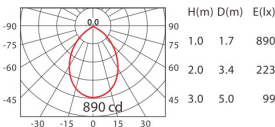

DG-606S

LED/Pieces	POWER	LED COLOR	COLOR
OSRAM/24pcs	20W(500mA) 28W(700mA) 34.8V-40.8V	☐ WW ☐ NW	☐ WU ☐ BK ☐ SY

Mounting: PC, paint.

2100lm 20W/24pcs(500mA) WW 80°