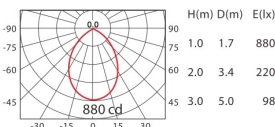

DG-607S

LED/Pieces	POWER	LED COLOR	COLOR
OSRAM/24pcs	20W(500mA) 28W(700mA) 34.8V-40.8V	☐ WW ☐ NW	☐ WU ☐ BK ☐ SY

Mounting: PC, paint.

2100lm 20W/24pcs(500mA) WW 80°