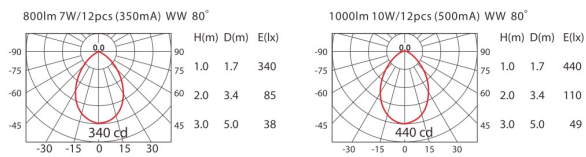

# CEILING LIGHTS

COLOR : WK  BJ  LED COLOR : WW  NW

<b>DG-212S</b>		IP44 20° Cut-off	IP44 on the front.
<p>ErP Class <b>A</b></p> <p>800lm 1000lm</p>	Cut out : Ø90		<b>LED / Pieces</b> OSRAM / 12pcs <hr/> <b>POWER</b> 7W, 350mA (17.4 - 20.4V) 10W, 500mA

<b>DG-214S</b>		IP44 20° Cut-off	IP44 on the front.
<p>ErP Class <b>A</b></p> <p>2100lm 2700lm</p>	Cut out : Ø150		<b>LED / Pieces</b> OSRAM / 24pcs <hr/> <b>POWER</b> 20W, 500mA (34.8 - 40.8V) 28W, 700mA

<b>DG-216S/A</b>		IP44 20° Cut-off	IP44 on the front.
<p>ErP Class <b>A</b></p> <p>2100lm 2700lm 3500lm 4800lm</p>	Cut out : Ø200		<b>LED / Pieces</b> OSRAM / 24pcs (DG-216S) OSRAM / 56pcs (DG-216A) <hr/> <b>POWER</b> DG-216S: 20W, 500mA (24pcs, 34.8 - 40.8V) 28W, 700mA DG-216A:(Big Lumen Package) 33W, 700mA (56pcs, 40.6 - 47.6V) 48.5W, 1050mA