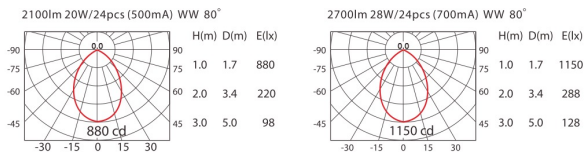

# CEILING LIGHTS

COLOR : WK  BJ  LED COLOR : WW  NW

<b>DG-212S</b>		IP44 20° Cut-off	IP44 on the front.
<p>ErP Class <b>A</b></p> <p>800lm 1000lm</p>	Cut out : Ø90		<b>LED / Pieces</b> OSRAM / 12pcs <hr/> <b>POWER</b> 7W, 350mA (17.4 - 20.4V) 10W, 500mA

<b>DG-214S</b>		IP44 20° Cut-off	IP44 on the front.
<p>ErP Class <b>A</b></p> <p>2100lm 2700lm</p>	Cut out : Ø150		<b>LED / Pieces</b> OSRAM / 24pcs <hr/> <b>POWER</b> 20W, 500mA (34.8 - 40.8V) 28W, 700mA

<b>DG-216S/A</b>		IP44 20° Cut-off	IP44 on the front.
<p>ErP Class <b>A</b></p> <p>2100lm 2700lm 3500lm 4800lm</p>	Cut out : Ø200		<b>LED / Pieces</b> OSRAM / 24pcs (DG-216S) OSRAM / 56pcs (DG-216A) <hr/> <b>POWER</b> DG-216S: 20W, 500mA (24pcs, 34.8 - 40.8V) 28W, 700mA DG-216A:(Big Lumen Package) 33W, 700mA (56pcs, 40.6 - 47.6V) 48.5W, 1050mA