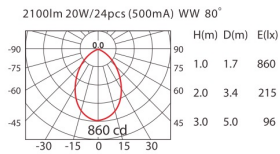

CEILING LIGHTS

COLOR : WK BJ LED COLOR : WW NW

DG-201S			
			POWER 7W, 350mA (17.4 - 20.4V) 10W, 500mA
ErP Class A 800lm 1000lm			

DG-203S			
			POWER 20W, 500mA (34.8 - 40.8V) 28W, 700mA
ErP Class A 2100lm 2700lm			

DG-205S/A			
			POWER DG-205S: 20W, 500mA (24pcs, 34.8 - 40.8V) 28W, 700mA DG-205A:(Big Lumen Package) 33W, 700mA (56pcs, 40.6 - 47.6V) 48.5W, 1050mA
ErP Class A 2100lm 2700lm 3500lm 4800lm			