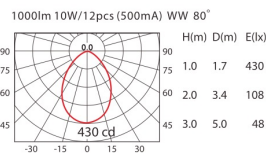

CEILING LIGHTS

COLOR : WK BJ LED COLOR : WW NW

DG-201S			
			POWER 7W, 350mA (17.4 - 20.4V) 10W, 500mA
ErP Class A 800lm 1000lm			

DG-203S			
			POWER 20W, 500mA (34.8 - 40.8V) 28W, 700mA
ErP Class A 2100lm 2700lm			

DG-205S/A			
			POWER DG-205S: 20W, 500mA (24pcs, 34.8 - 40.8V) 28W, 700mA DG-205A:(Big Lumen Package) 33W, 700mA (56pcs, 40.6 - 47.6V) 48.5W, 1050mA
ErP Class A 2100lm 2700lm 3500lm 4800lm			