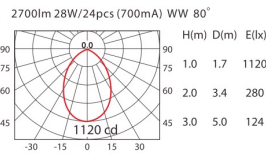

CEILING LIGHTS

COLOR : WK BJ LED COLOR : WW NW

DG-201S			
			POWER 7W, 350mA (17.4 - 20.4V) 10W, 500mA
ErP Class A 800lm 1000lm			

DG-203S			
			POWER 20W, 500mA (34.8 - 40.8V) 28W, 700mA
ErP Class A 2100lm 2700lm			

DG-205S/A			
			POWER DG-205S: 20W, 500mA (24pcs, 34.8 - 40.8V) 28W, 700mA DG-205A:(Big Lumen Package) 33W, 700mA (56pcs, 40.6 - 47.6V) 48.5W, 1050mA
ErP Class A 2100lm 2700lm 3500lm 4800lm			