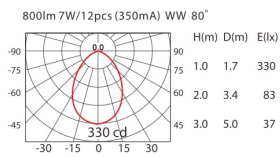

CEILING LIGHTS

COLOR : WK BJ LED COLOR : WW NW

DG-201S			
			POWER 7W, 350mA (17.4 - 20.4V) 10W, 500mA
ErP Class A 800lm 1000lm			

DG-203S			
			POWER 20W, 500mA (34.8 - 40.8V) 28W, 700mA
ErP Class A 2100lm 2700lm			

DG-205S/A			
			POWER DG-205S: 20W, 500mA (24pcs, 34.8 - 40.8V) 28W, 700mA DG-205A:(Big Lumen Package) 33W, 700mA (56pcs, 40.6 - 47.6V) 48.5W, 1050mA
ErP Class A 2100lm 2700lm 3500lm 4800lm			