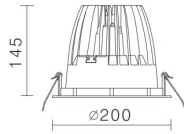

CEILING LIGHTS

COLOR : WK BJ LED COLOR : WW NW

4700lm
*6000lm

DG-175C IP44 on the front.

CoB	POWER	LED COLOR	COLOR
CITIZEN	52W(1400mA, 37V)	<input checked="" type="checkbox"/> WW <input type="checkbox"/> NW	<input type="checkbox"/> WK <input checked="" type="checkbox"/> BJ

Material: aluminum, paint.
Reflector: pure aluminium layer, mirror-finish anodized.

CoB 6000lm 1400mA WW 12°

CoB 6000lm 1400mA WW 20°

CoB 6000lm 1400mA WW 40°

CoB 6000lm 1400mA WW 70°

4700lm
*6000lm

DG-200C IP44 on the front.