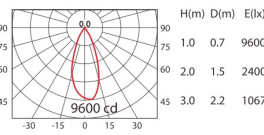

Material: aluminum, paint.
Reflector: pure aluminium layer, mirror-finish anodized.

CoB 6000lm 1400mA WW 12°

CoB 6000lm 1400mA WW 20°

CoB 6000lm 1400mA WW 40°

CoB 6000lm 1400mA WW 70°

4700lm
*6000lm

DG-200C IP44 on the front.