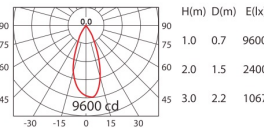

CoB 6000lm 1400mA WW 40°