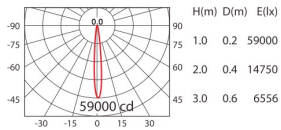

CEILING LIGHTS

COLOR : WK ☐ BJ ☒ LED COLOR : WW ☒ NW ☐

4700lm
*6000lm

DG-175C IP44 on the front.

CoB	POWER	LED COLOR	COLOR
CITIZEN	52W(1400mA, 37V)	☒ WW ☐ NW	☐ WK ☒ BJ

Material: aluminum, paint.
Reflector: pure aluminium layer, mirror-finish anodized.

4700lm
*6000lm

DG-200C IP44 on the front.

CoB	POWER	LED COLOR	COLOR
CITIZEN	52W(1400mA, 37V)	☒ WW ☐ NW	☐ WK ☒ BJ

Material: aluminum, paint.
Reflector: pure aluminium layer, mirror-finish anodized.