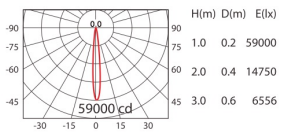

CEILING LIGHTS

COLOR : WK BJ LED COLOR : WW NW

4700lm
*6000lm

DG-175C IP44 on the front.

CoB	POWER	LED COLOR	COLOR
CITIZEN	52W(1400mA, 37V)	<input checked="" type="checkbox"/> WW <input type="checkbox"/> NW	<input type="checkbox"/> WK <input checked="" type="checkbox"/> BJ

Material: aluminum, paint.
Reflector: pure aluminium layer, mirror-finish anodized.

CoB 6000lm 1400mA WW 12°

CoB 6000lm 1400mA WW 20°

CoB 6000lm 1400mA WW 40°

CoB 6000lm 1400mA WW 70°

4700lm
*6000lm

DG-200C IP44 on the front.