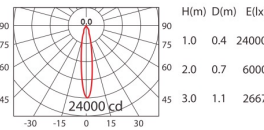

CEILING LIGHTS

COLOR : WK ☐ BJ ☒ LED COLOR : WW ☒ NW ☐

4700lm
*6000lm

DG-175C IP44 on the front.

CoB	POWER	LED COLOR	COLOR
CITIZEN	52W(1400mA, 37V)	☒ WW ☐ NW	☐ WK ☒ BJ

Material: aluminum, paint.
Reflector: pure aluminium layer, mirror-finish anodized.

4700lm
*6000lm

DG-200C IP44 on the front.

CoB	POWER	LED COLOR	COLOR
CITIZEN	52W(1400mA, 37V)	☒ WW ☐ NW	☐ WK ☒ BJ

Material: aluminum, paint.
Reflector: pure aluminium layer, mirror-finish anodized.