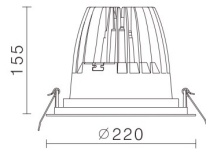

Material: aluminum, paint.
Reflector: pure aluminium layer, mirror-finish anodized.

CoB 6000lm 1400mA WW 12°

CoB 6000lm 1400mA WW 20°

CoB 6000lm 1400mA WW 40°

CoB 6000lm 1400mA WW 70°

4700lm
*6000lm

DG-200C IP44 on the front.