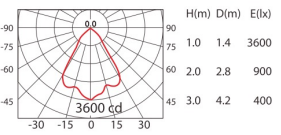

Material: aluminum, paint.
Reflector: pure aluminium layer, mirror-finish anodized.

CoB 6000lm 1400mA WW 12°

CoB 6000lm 1400mA WW 20°

CoB 6000lm 1400mA WW 40°

CoB 6000lm 1400mA WW 70°

4700lm
*6000lm

DG-200C IP44 on the front.