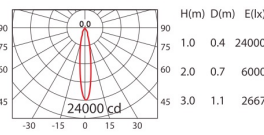

CEILING LIGHTS

COLOR : WK BJ LED COLOR : WW NW

4700lm
*6000lm

DG-175C IP44 on the front.

CoB	POWER	LED COLOR	COLOR
CITIZEN	52W(1400mA, 37V)	<input checked="" type="checkbox"/> WW <input type="checkbox"/> NW	<input type="checkbox"/> WK <input checked="" type="checkbox"/> BJ

Material: aluminum, paint.
Reflector: pure aluminium layer, mirror-finish anodized.

CoB 6000lm 1400mA WW 12°

CoB 6000lm 1400mA WW 20°

CoB 6000lm 1400mA WW 40°

CoB 6000lm 1400mA WW 70°

4700lm
*6000lm

DG-200C IP44 on the front.