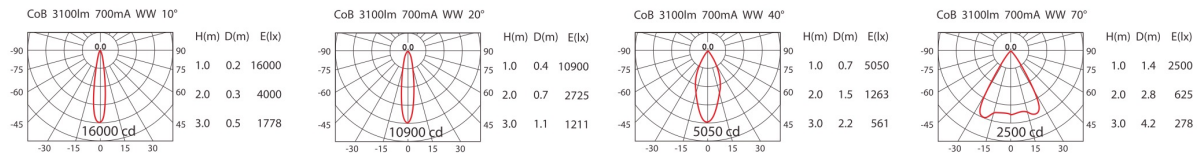

CEILING LIGHTS

COLOR : WU BK SY LED COLOR : WW NW

DG-125C  **IP44** **500** **>30** **Cut-off** **LED** **IP44 on the front.**

Cut out : $\varnothing 125$

ErP
Class **A**

1700lm
*3100lm

LED
CITIZEN CoB
POWER
*25.5W(700mA,36V)
*3100lm for standard application

DG-126C  **IP44** **500** **>30** **Cut-off** **LED** **IP44 on the front.**

Cut out : $\varnothing 125$

ErP
Class **A**

1700lm
*3100lm

LED
CITIZEN CoB
POWER
*25.5W(700mA,36V)
*3100lm for standard application

DG-150C  **IP44** **500** **>30** **Cut-off** **LED** **IP44 on the front.**

Cut out : $\varnothing 150$

ErP
Class **A**

3100lm
3800lm
*4700lm

LED
CITIZEN CoB
POWER
*38W(1050mA,36V)
*4700lm for standard application