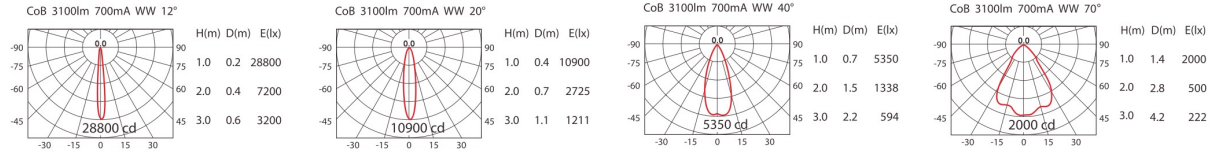

CEILING LIGHTS

COLOR : WU BK SY LED COLOR : WW NW

DG-125C  **IP44** **500** **>30** **Cut-off** **LED** **IP44 on the front.**

Cut out : $\varnothing 125$

ErP
Class **A**

1700lm
*3100lm

LED
CITIZEN CoB
POWER
*25.5W(700mA,36V)
*3100lm for standard application

DG-126C  **IP44** **500** **>30** **Cut-off** **LED** **IP44 on the front.**

Cut out : $\varnothing 125$

ErP
Class **A**

1700lm
*3100lm

LED
CITIZEN CoB
POWER
*25.5W(700mA,36V)
*3100lm for standard application

DG-150C  **IP44** **500** **>30** **Cut-off** **LED** **IP44 on the front.**

Cut out : $\varnothing 150$

ErP
Class **A**

3100lm
3800lm
*4700lm

LED
CITIZEN CoB
POWER
*38W(1050mA,36V)
*4700lm for standard application