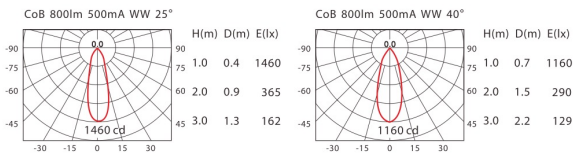

CEILING LIGHTS

COLOR : WU BK SY LED COLOR : WW NW

DA-A35N  **IP44 on the front.**

Cut out : Ø68

ErP Class **A** 500lm *800lm

Fixed, IP44.

LED
SHARP CoB

POWER
*7.5W (500mA, 15V)
*800lm for standard application

DA-A35D  **IP44 on the front.**

Cut out : Ø68

ErP Class **A** 500lm *800lm

Adjustable / With IP44 accessory

LED
SHARP CoB

POWER
*7.5W (500mA, 15V)
*800lm for standard application

AC-A35
Lampshade for DA-A35D
Upgrade to IP44 on the front.

DA-A35C  **IP44 on the front.**

Cut out : Ø68

ErP Class **A** 500lm *800lm

Deep, glare control.

LED
SHARP CoB

POWER
*7.5W (500mA, 15V)
*800lm for standard application