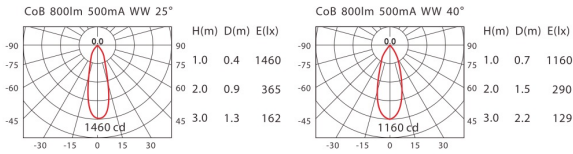

CEILING LIGHTS

COLOR : WU BK SY LED COLOR : WW NW

DA-A35N  **IP44 on the front.**

Cut out : Ø68

ErP Class **A** 500lm *800lm

Fixed, IP44.

LED
SHARP CoB

POWER
*7.5W (500mA, 15V)
*800lm for standard application

DA-A35D  **IP44 on the front.**

Cut out : Ø68

ErP Class **A** 500lm *800lm

Adjustable / With IP44 accessory

LED
SHARP CoB

POWER
*7.5W (500mA, 15V)
*800lm for standard application

AC-A35
Lampshade for DA-A35D
Upgrade to IP44 on the front.

DA-A35C  **IP44 on the front.**

Cut out : Ø68

ErP Class **A** 500lm *800lm

Deep, glare control.

LED
SHARP CoB

POWER
*7.5W (500mA, 15V)
*800lm for standard application