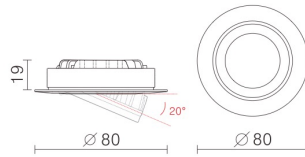

DG-F02D-T

CoB	POWER	LED COLOR	COLOR
SHARP	6.6W(350mA, 18.8V)	WW	☐ WU ☒ BK ☐ SY

Housing: aluminium, paint.
Reflector: PC.