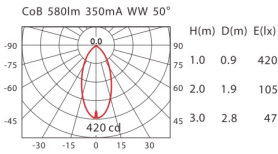

Natural Toning 580lm Series

COLOR : WU ☐ BK ☒ SY ☐ LED COLOR : WW ☒

580lm

DA-A35C-T

CoB	POWER	LED COLOR	COLOR
SHARP	6.6W(350mA, 18.8V)	WW	☐ WU ☒ BK ☐ SY

Housing: aluminium, paint.
Mounting ring: aluminium, paint.
Lampholder: aluminium, paint.

Adjustable / With IP44 accessory

580lm

DG-F02D-T

CoB	POWER	LED COLOR	COLOR
SHARP	6.6W(350mA, 18.8V)	WW	☐ WU ☒ BK ☐ SY

Housing: aluminium, paint.
Reflector: PC.