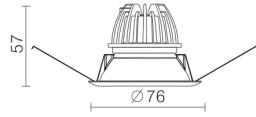

## DA-A35C-T

CoB	POWER	LED COLOR	COLOR
SHARP	6.6W(350mA, 18.8V)	WW	<input type="checkbox"/> WU <input checked="" type="checkbox"/> BK <input type="checkbox"/> SY

Housing: aluminium, paint.  
Mounting ring: aluminium, paint.  
Lampholder: aluminium, paint.