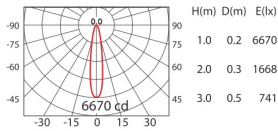

# CEILING LIGHTS

COLOR : WU  BK  SY  LED COLOR : WW  NW

**DA-870C**

ErP Class **A** 1300lm

Cut out : 90x90mm

92

0°-20°

100 100

**LED**  
SHARP CoB

**POWER**  
13W (350mA, 37V)

CoB 1300lm 350mA WW 10°

CoB 1300lm 350mA WW 20°

CoB 1300lm 350mA WW 50°

**DA-850C**

ErP Class **A** 3100lm

Cut out : 125x125mm

CoB 3100lm 700mA WW 70°

**DA-820C**

ErP Class **A** 3800lm \* 4700lm

Cut out : 160x160mm

152

0°-30°

175 175

**LED**  
CITIZEN CoB

**POWER**  
\*38W(1050mA,36V)  
\*4700lm for standard application

CoB 4700lm 1050mA WW 12°

CoB 4700lm 1050mA WW 20°

CoB 4700lm 1050mA WW 40°

CoB 4700lm 1050mA WW 70°