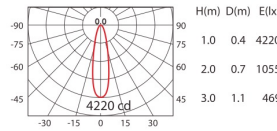

# CEILING LIGHTS

COLOR : WU  BK  SY  LED COLOR : WW  NW

**DA-870C**

ErP Class **A** 1300lm

Cut out : 90x90mm

92

0°-20°

100 100

**LED**  
SHARP CoB

**POWER**  
13W (350mA, 37V)

CoB 1300lm 350mA WW 10°

CoB 1300lm 350mA WW 20°

CoB 1300lm 350mA WW 50°

**DA-850C**

ErP Class **A** 3100lm

Cut out : 125x125mm

**POWER**  
\*38W(1050mA,36V)  
\*4700lm for standard application

CoB 4700lm 1050mA WW 12°

CoB 4700lm 1050mA WW 20°

CoB 4700lm 1050mA WW 40°

CoB 4700lm 1050mA WW 70°