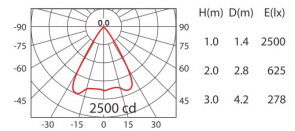

**LED**  
SHARP CoB

**POWER**  
13W (350mA, 37V)

CoB 1300lm 350mA WW 10°

CoB 1300lm 350mA WW 20°

CoB 1300lm 350mA WW 50°

**DA-850C**

ErP Class **A** 3100lm

Cut out : 125x125mm

117

0°-30°

140 140

**LED**  
CITIZEN CoB

**POWER**  
25.5W(700mA,36V)

CoB 3100lm 700mA WW 10°

CoB 3100lm 700mA WW 20°

CoB 3100lm 700mA WW 40°

CoB 3100lm 700mA WW 70°

**DA-820C**

ErP Class **A** 3800lm \* 4700lm

Cut out : 160x160mm

152

0°-30°

175 175

**LED**  
CITIZEN CoB