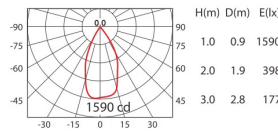

# CEILING LIGHTS

COLOR : WU  BK  SY  LED COLOR : WW  NW

**DA-870C**

ErP Class **A** 1300lm

Cut out : 90x90mm

92

0°-20°

100 100

**LED**  
SHARP CoB

**POWER**  
13W (350mA, 37V)

CoB 1300lm 350mA WW 10°

CoB 1300lm 350mA WW 20°

CoB 1300lm 350mA WW 50°

**DA-850C**

ErP Class **A** 3100lm

Cut out : 125x125mm

**POWER**  
\*38W(1050mA,36V)  
\*4700lm for standard application

CoB 4700lm 1050mA WW 12°

CoB 4700lm 1050mA WW 20°

CoB 4700lm 1050mA WW 40°

CoB 4700lm 1050mA WW 70°