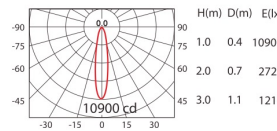

**LED**  
SHARP CoB

**POWER**  
13W (350mA, 37V)

CoB 1300lm 350mA WW 10°

CoB 1300lm 350mA WW 20°

CoB 1300lm 350mA WW 50°

**DA-850C**

ErP Class **A** 3100lm

Cut out : 125x125mm

117

0°-30°

140 140

**LED**  
CITIZEN CoB

**POWER**  
25.5W(700mA,36V)

CoB 3100lm 700mA WW 10°

CoB 3100lm 700mA WW 20°

CoB 3100lm 700mA WW 40°

CoB 3100lm 700mA WW 70°

**DA-820C**

ErP Class **A** 3800lm \* 4700lm

Cut out : 160x160mm

152

0°-30°

175 175

**LED**  
CITIZEN CoB