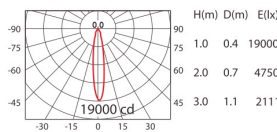

**LED**  
SHARP CoB

**POWER**  
13W (350mA, 37V)

CoB 1300lm 350mA WW 10°

CoB 1300lm 350mA WW 20°

CoB 1300lm 350mA WW 50°

**DA-850C**

ErP Class **A** 3100lm

Cut out : 125x125mm

CoB 3100lm 700mA WW 70°

**DA-820C**

ErP Class **A** 3800lm \* 4700lm

Cut out : 160x160mm

152

0°-30°

175 175

**LED**  
CITIZEN CoB

**POWER**  
\*38W(1050mA,36V)  
\*4700lm for standard application

CoB 4700lm 1050mA WW 12°

CoB 4700lm 1050mA WW 20°

CoB 4700lm 1050mA WW 40°

CoB 4700lm 1050mA WW 70°