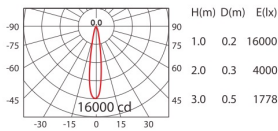

**LED**  
SHARP CoB

**POWER**  
13W (350mA, 37V)

CoB 1300lm 350mA WW 10°

CoB 1300lm 350mA WW 20°

CoB 1300lm 350mA WW 50°

**DA-850C**

ErP Class **A** 3100lm

Cut out : 125x125mm

117

0°-30°

140 140

**LED**  
CITIZEN CoB

**POWER**  
25.5W(700mA,36V)

CoB 3100lm 700mA WW 10°

CoB 3100lm 700mA WW 20°

CoB 3100lm 700mA WW 40°

CoB 3100lm 700mA WW 70°

**DA-820C**

ErP Class **A** 3800lm \* 4700lm

Cut out : 160x160mm

152

0°-30°

175 175

**LED**  
CITIZEN CoB

**POWER**  
\*38W(1050mA,36V)  
\*4700lm for standard application

CoB 4700lm 1050mA WW 12°

CoB 4700lm 1050mA WW 20°

CoB 4700lm 1050mA WW 40°

CoB 4700lm 1050mA WW 70°