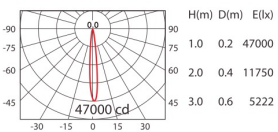

**LED**  
SHARP CoB

**POWER**  
13W (350mA, 37V)

CoB 1300lm 350mA WW 10°

CoB 1300lm 350mA WW 20°

CoB 1300lm 350mA WW 50°

**DA-850C**

ErP Class **A** 3100lm

Cut out : 125x125mm

CoB 3100lm 700mA WW 70°

**DA-820C**

ErP Class **A** 3800lm \* 4700lm

Cut out : 160x160mm

152

0°-30°

175 175

**LED**  
CITIZEN CoB

**POWER**  
\*38W(1050mA,36V)  
\*4700lm for standard application

CoB 4700lm 1050mA WW 12°

CoB 4700lm 1050mA WW 20°

CoB 4700lm 1050mA WW 40°

CoB 4700lm 1050mA WW 70°