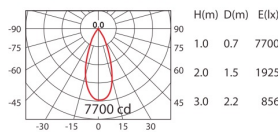

**LED**  
SHARP CoB

**POWER**  
13W (350mA, 37V)

CoB 1300lm 350mA WW 10°

CoB 1300lm 350mA WW 20°

CoB 1300lm 350mA WW 50°

**DA-850C**

ErP Class **A** 3100lm

Cut out : 125x125mm

CoB 3100lm 700mA WW 70°

**DA-820C**

ErP Class **A** 3800lm \* 4700lm

Cut out : 160x160mm

152

0°-30°

175 175

**LED**  
CITIZEN CoB

**POWER**  
\*38W(1050mA,36V)  
\*4700lm for standard application

CoB 4700lm 1050mA WW 12°

CoB 4700lm 1050mA WW 20°

CoB 4700lm 1050mA WW 40°

CoB 4700lm 1050mA WW 70°