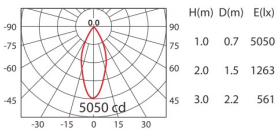

**LED**  
SHARP CoB

**POWER**  
13W (350mA, 37V)

CoB 1300lm 350mA WW 10°

CoB 1300lm 350mA WW 20°

CoB 1300lm 350mA WW 50°

**DA-850C**

ErP Class **A** 3100lm

Cut out : 125x125mm

117

0°-30°

140 140

**LED**  
CITIZEN CoB

**POWER**  
25.5W(700mA,36V)

CoB 3100lm 700mA WW 10°

CoB 3100lm 700mA WW 20°

CoB 3100lm 700mA WW 40°

CoB 3100lm 700mA WW 70°

**DA-820C**

ErP Class **A** 3800lm \* 4700lm

Cut out : 160x160mm

152

0°-30°

175 175

**LED**  
CITIZEN CoB