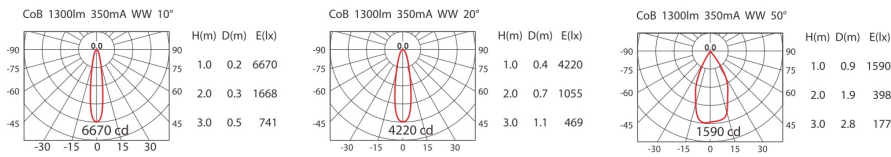

CEILING LIGHTS

COLOR : WU BK SY LED COLOR : WW NW

DA-770C

ErP Class **A** 1300lm

Cut out : Ø92

LED
SHARP CoB

POWER
13W (350mA, 37V)

DA-771C

ErP Class **A** 800lm

Cut out : Ø92

LED
SHARP CoB

POWER
7.5W (500mA, 15V)

DA-750C

ErP Class **A** 3100lm

Cut out : Ø130

LED
CITIZEN CoB

POWER
25.5W(700mA, 36V)

LED COLOR
WW NW