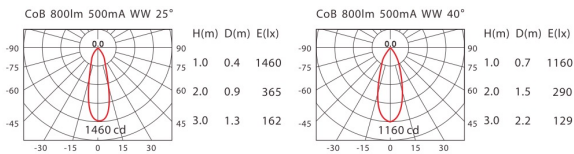

CEILING LIGHTS

COLOR : WU BK SY LED COLOR : WW NW

DA-770C

ErP Class **A** 1300lm

Cut out : Ø92

LED
SHARP CoB

POWER
13W (350mA, 37V)

DA-771C

ErP Class **A** 800lm

Cut out : Ø92

LED
SHARP CoB

POWER
7.5W (500mA, 15V)

DA-750C

ErP Class **A** 3100lm

Cut out : Ø130

LED
CITIZEN CoB

POWER
25.5W(700mA, 36V)

LED COLOR
WW NW