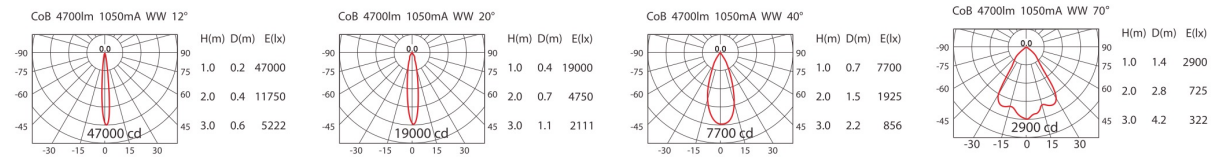

CEILING LIGHTS

COLOR : WU BK SY LED COLOR : WW NW

DA-720C

ErP
Class
A

3800lm
* 4700lm

Cut out :
Ø163

LED

CITIZEN CoB

POWER

*38W(1050mA,36V)
*4700lm for standard application

LED COLOR

WW NW

DA-710C

ErP
Class
A

3800lm
* 4700lm

Cut out :
Ø178