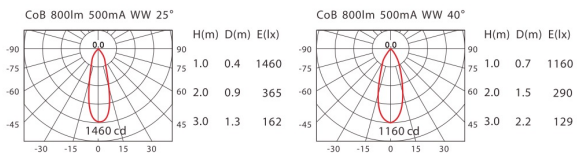

CEILING LIGHTS

COLOR : WU BK SY LED COLOR : WW NW

DA-708S

ErP Class **A** 500lm *800lm

Cut out : 65x65mm

LED
SHARP CoB

POWER
*7.5W (500mA, 15V)
*800lm for standard application

DA-707S

ErP Class **A** 1300lm

Cut out : 85x85mm

LED
SHARP CoB

POWER
13W (350mA, 37V)

DA-705S

ErP Class **A** 3100lm

Cut out : 125x125mm

LED
CITIZEN CoB