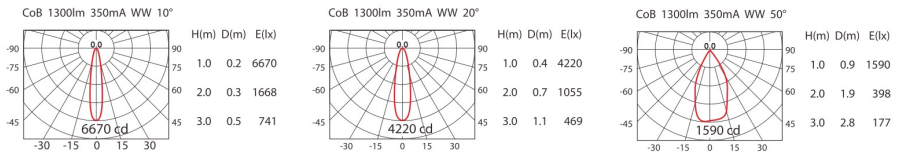

CEILING LIGHTS

COLOR : WU BK SY LED COLOR : WW NW

DA-708S

ErP Class **A** 500lm *800lm

Cut out : 65x65mm

LED
SHARP CoB

POWER
*7.5W (500mA, 15V)
*800lm for standard application

DA-707S

ErP Class **A** 1300lm

Cut out : 85x85mm

LED
SHARP CoB

POWER
13W (350mA, 37V)

DA-705S

ErP Class **A** 3100lm

Cut out : 125x125mm

LED
CITIZEN CoB