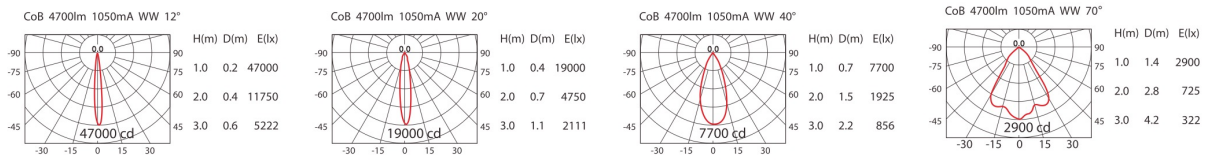

CEILING LIGHTS

COLOR : WU BK SY LED COLOR : WW NW

DA-702S

ErP
Class
A

3800lm
*4700lm

Cut out :
155x155mm

LED

CITIZEN CoB

POWER

*38W(1050mA,36V)
*4700lm for standard application

ACCESSORIES

○ Optional			
	Honeycomb	Sculptured Lens	Matte glass
DA-707S	DL-77-AC2		AC-370E
DA-705S	DL-75-AC2	AC-350D	AC-350E
DA-702S	DL-7-AC2	AC-320D	AC-320E