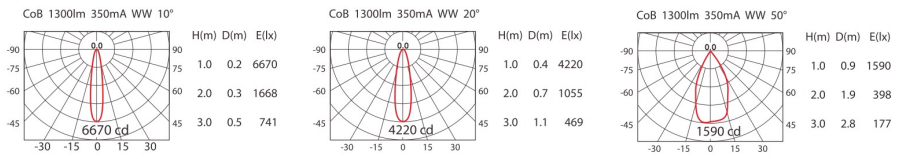

CEILING LIGHTS

COLOR : WU BK SY LED COLOR : WW NW

DA-501C

IP44 on the front.

Cut out : Ø80

ErP Class **A** 1300lm

LED
SHARP CoB
POWER
13W (350mA, 37V)

DA-501S

IP44 on the front.

Cut out : Ø80

ErP Class **A** 1300lm

LED
SHARP CoB
POWER
13W (350mA, 37V)

DA-511C

IP44 on the front.

Cut out : Ø80

ErP Class **A** 1300lm