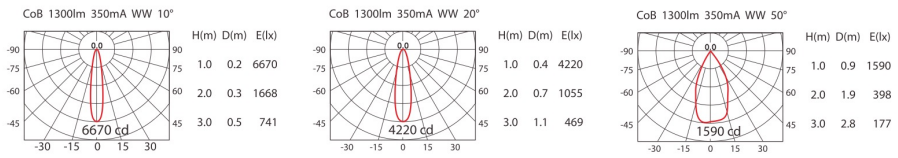

CEILING LIGHTS

COLOR : WU BK SY LED COLOR : WW NW

DA-501C

IP44 on the front.

Cut out : Ø80

ErP Class **A** 1300lm

LED
SHARP CoB
POWER
13W (350mA, 37V)

DA-501S

IP44 on the front.

Cut out : Ø80

ErP Class **A** 1300lm

LED
SHARP CoB
POWER
13W (350mA, 37V)

DA-511C

IP44 on the front.

Cut out : Ø80

ErP Class **A** 1300lm