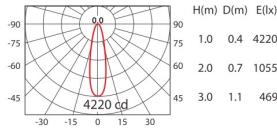

CoB 1300lm 350mA WW 20°