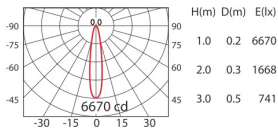

CEILING LIGHTS

COLOR : WU BK SY LED COLOR : WW NW

DA-401C

ErP Class **A** 1300lm

Cut out : Ø68

LED
SHARP CoB

POWER
13W (350mA, 37V)

CoB 1300lm 350mA WW 10°

CoB 1300lm 350mA WW 20°

CoB 1300lm 350mA WW 50°

DW-401C

ErP Class **A** 1300lm

Cut out : Ø92

LED
SHARP CoB

POWER
13W (350mA, 37V)

CoB 1300lm 350mA WW 10°