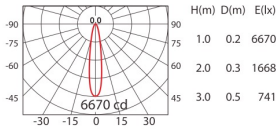

CEILING LIGHTS

COLOR : WU BK SY LED COLOR : WW NW

DA-401C

ErP Class **A** 1300lm

Cut out : Ø68

LED
SHARP CoB

POWER
13W (350mA, 37V)

CoB 1300lm 350mA WW 10°

CoB 1300lm 350mA WW 20°

CoB 1300lm 350mA WW 50°

DW-401C

ErP Class **A** 1300lm

Cut out : Ø92

LED
SHARP CoB

POWER
13W (350mA, 37V)

CoB 1300lm 350mA WW 10°