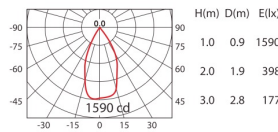

CEILING LIGHTS

COLOR : WU BK SY LED COLOR : WW NW

DA-401C

ErP Class **A** 1300lm

Cut out : Ø68

LED
SHARP CoB

POWER
13W (350mA, 37V)

CoB 1300lm 350mA WW 10°

CoB 1300lm 350mA WW 20°

CoB 1300lm 350mA WW 50°

DW-401C

ErP Class **A** 1300lm

Cut out : Ø92

LED
SHARP CoB

POWER
13W (350mA, 37V)

CoB 1300lm 350mA WW 10°