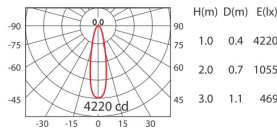

CEILING LIGHTS

COLOR : WU BK SY LED COLOR : WW NW

DA-401C

ErP Class **A** 1300lm

Cut out : Ø68

LED
SHARP CoB

POWER
13W (350mA, 37V)

CoB 1300lm 350mA WW 10°

CoB 1300lm 350mA WW 20°

CoB 1300lm 350mA WW 50°

DW-401C

ErP Class **A** 1300lm

Cut out : Ø92

LED
SHARP CoB

POWER
13W (350mA, 37V)

CoB 1300lm 350mA WW 10°