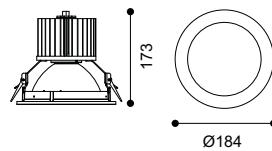

Article number	1418.139
LED Consumption	17W / 25W
Current	500 / 700 (mA)
Lumen	110 (lm)/W
Beam Angle	30° / 50°
CCT	3000K
CRI	90+

Colours
Black White

Dimmable

h(m)	D(m)	E(lx)
30°		
1.0	0.64	10153
2.0	1.29	2538
3.0	1.93	1128
4.0	2.58	634
5.0	3.22	406

Article number	1018.173
LED Consumption	17W / 25W
Current	500 / 700 (mA)
Lumen	115 (lm)/W
Beam Angle	30° / 50°
CCT	3000K
CRI	90+

Colours
Black White

Dimmable

h(m)	D(m)	E(lx)
30°		
1.0	0.66	4835
2.0	1.33	1209
3.0	1.99	537
4.0	2.66	302
5.0	3.32	193

Article number	1618.197
LED Consumption	17W / 25W
Current	1050 (mA)
Lumen	120 (lm)/W
Beam Angle	30° / 50°
CCT	3000K
CRI	90+

Colours
Black White

Dimmable