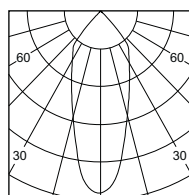

Article number	1418.139
LED Consumption	17W / 25W
Current	500 / 700 (mA)
Lumen	110 (lm)/W
Beam Angle	30° / 50°
CCT	3000K
CRI	90+

Colours
Black White

Dimmable

h(m)	D(m)	E(lx)
30°		
1.0	0.64	10153
2.0	1.29	2538
3.0	1.93	1128
4.0	2.58	634
5.0	3.22	406

Article number	1018.173
LED Consumption	17W / 25W
Current	500 / 700 (mA)
Lumen	115 (lm)/W
Beam Angle	30° / 50°
CCT	3000K
CRI	90+

Colours
Black White

Dimmable

h(m)	D(m)	E(lx)
30°		
1.0	0.66	4835
2.0	1.33	1209
3.0	1.99	537
4.0	2.66	302
5.0	3.32	193

Article number	1618.197
LED Consumption	17W / 25W
Current	1050 (mA)
Lumen	120 (lm)/W
Beam Angle	30° / 50°
CCT	3000K
CRI	90+

Colours
Black White

Dimmable