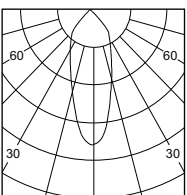

Article number	1418.139
LED Consumption	17W / 25W
Current	500 / 700 (mA)
Lumen	110 (lm)/W
Beam Angle	30° / 50°
CCT	3000K
CRI	90+

Colours
Black White

Dimmable

h(m)	D(m)	E(lx)
30°		
1.0	0.64	10153
2.0	1.29	2538
3.0	1.93	1128
4.0	2.58	634
5.0	3.22	406

Article number	1018.173
LED Consumption	17W / 25W
Current	500 / 700 (mA)
Lumen	115 (lm)/W
Beam Angle	30° / 50°
CCT	3000K
CRI	90+

Colours
Black White

Dimmable

h(m)	D(m)	E(lx)
30°		
1.0	0.66	4835
2.0	1.33	1209
3.0	1.99	537
4.0	2.66	302
5.0	3.32	193

Article number	1618.197
LED Consumption	17W / 25W
Current	1050 (mA)
Lumen	120 (lm)/W
Beam Angle	30° / 50°
CCT	3000K
CRI	90+

Colours
Black White

Dimmable