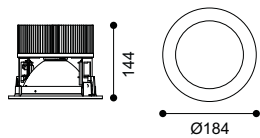

Article number	1418.139
LED Consumption	17W / 25W
Current	500 / 700 (mA)
Lumen	110 (lm)/W
Beam Angle	30° / 50°
CCT	3000K
CRI	90+

Colours
Black White

Dimmable

h(m)	D(m)	E(lx)
30°		
1.0	0.64	10153
2.0	1.29	2538
3.0	1.93	1128
4.0	2.58	634
5.0	3.22	406

Article number	1018.173
LED Consumption	17W / 25W
Current	500 / 700 (mA)
Lumen	115 (lm)/W
Beam Angle	30° / 50°
CCT	3000K
CRI	90+

Colours
Black White

Dimmable

h(m)	D(m)	E(lx)
30°		
1.0	0.66	4835
2.0	1.33	1209
3.0	1.99	537
4.0	2.66	302
5.0	3.32	193

Article number	1618.197
LED Consumption	17W / 25W
Current	1050 (mA)
Lumen	120 (lm)/W
Beam Angle	30° / 50°
CCT	3000K
CRI	90+

Colours
Black White

Dimmable