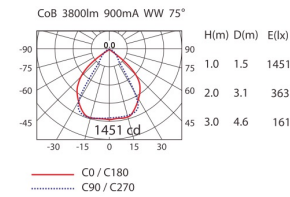

TRACK AND TRACK LIGHTS

COLOR : WU BK SV LED COLOR : WW NW

LED

CITIZEN CoB

POWER

*34W(900mA, 37V)
*3800lm for standard application

INPUT

AC 100-240V