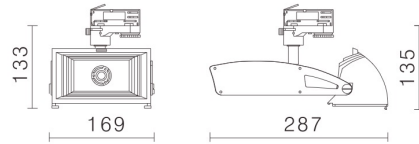

TRACK AND TRACK LIGHTS

COLOR : WU BK SV LED COLOR : WW NW

LED

CITIZEN CoB

POWER

*34W(900mA, 37V)
*3800lm for standard application

INPUT

AC 100-240V