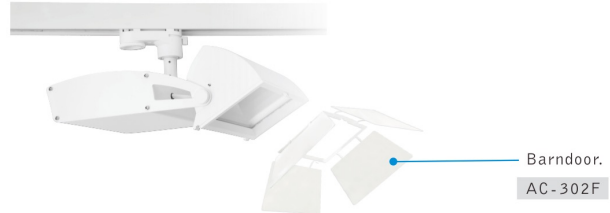

BARDOOR ACCESSORY AVAILABLE