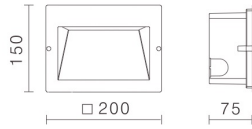

WALL LIGHTS

COLOR : BF ■ SB ■ LED COLOR : WW ■ NW ■

1000lm

OQ0-506

LED	POWER	LED COLOR	COLOR
OSRAM 16PCS	10W(350mA) AC 220-240V	■ WW ■ NW	■ BF ■ SB

Mounting frame: aluminium, paint.
Housing: aluminium, paint.