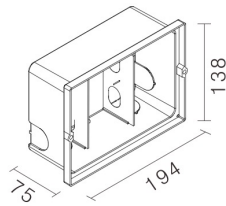

WALL LIGHTS

COLOR : BF ■ SB ■ LED COLOR : WW ■ NW ■

1000lm

OQ0-506

LED	POWER	LED COLOR	COLOR
OSRAM 16PCS	10W(350mA) AC 220-240V	■ WW ■ NW	■ BF ■ SB

Mounting frame: aluminium, paint.
Housing: aluminium, paint.

PRE-INSTALL BOX

STANDARD

AC-506
PRE-INSTALL BOX
Housing: Plastic.
Support frame: Steel.

INSTRUCTION FOR CONCRETE WALL INSTALLATION