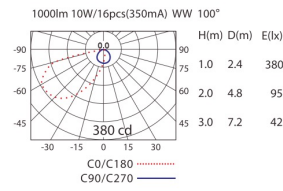

WALL LIGHTS

COLOR : BF ■ SB ■ LED COLOR : WW ■ NW ■

1000lm

OQ0-506

LED	POWER	LED COLOR	COLOR
OSRAM 16PCS	10W(350mA) AC 220-240V	■ WW ■ NW	■ BF ■ SB

Mounting frame: aluminium, paint.
Housing: aluminium, paint.