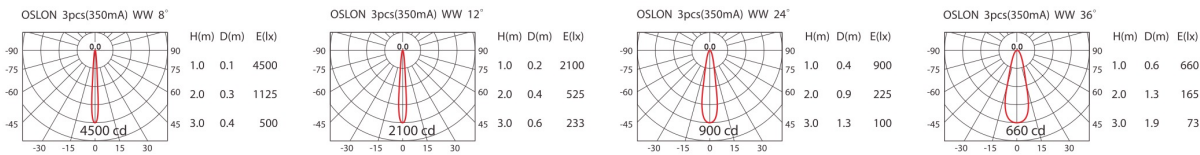

GROUND LIGHTS

LED COLOR : WW ■ NW ■

ODL-110(LED)	
	
LED / Pieces OSRAM / 1pcs <hr/> POWER 1.2W (350mA) <hr/> INPUT AC 100 - 240V	

ODL-110(MD-03)	
 <p>ErP Class A</p>	
LED / Pieces OSRAM / 3pcs <hr/> POWER 1.2Wx3 (350mA) <hr/> INPUT AC 100 - 240V	